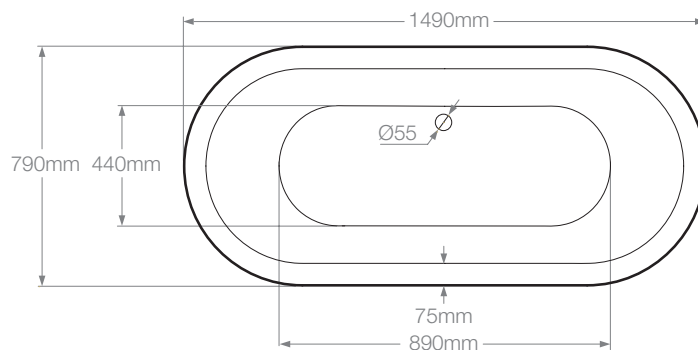

# Woburn 1490

L 1490 x W 790 x H 590 mm

*Royce Morgan*

## General Specification

Litres to overflow: 180 litres

Weight: 34kg

Weight (with water): 214g

Tap Holes: No tap holes, suitable for freestanding or wall mounted taps

Lifetime Guarantee

## Recommended Waste:

W4 - Concealed Chain Waste

W5 - Concealed Pop-up Waste

**Please Note:** This is a two piece handcrafted bath, there may be a visible line on close inspection.

**Please Note:** We strongly recommend that you use a suitably qualified installer. We cannot accept responsibility for incorrect installation.  
RM2011 - N.B Dimensions may vary due to the handmade construction of the baths.