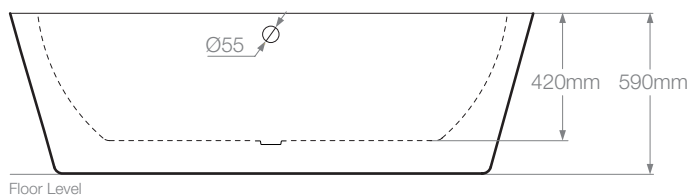

# Woburn 1490

L 1490 x W 790 x H 590 mm

*Royce Morgan*

## General Specification

Litres to overflow: 180 litres

Weight: 34kg

Weight (with water): 214g

Tap Holes: No tap holes, suitable for freestanding or wall mounted taps

Lifetime Guarantee

## Recommended Waste:

W4 - Concealed Chain Waste

W5 - Concealed Pop-up Waste

**Please Note:** This is a two piece handcrafted bath, there may be a visible line on close inspection.

**Please Note:** We strongly recommend that you use a suitably qualified installer. We cannot accept responsibility for incorrect installation.  
RM2011 - N.B Dimensions may vary due to the handmade construction of the baths.