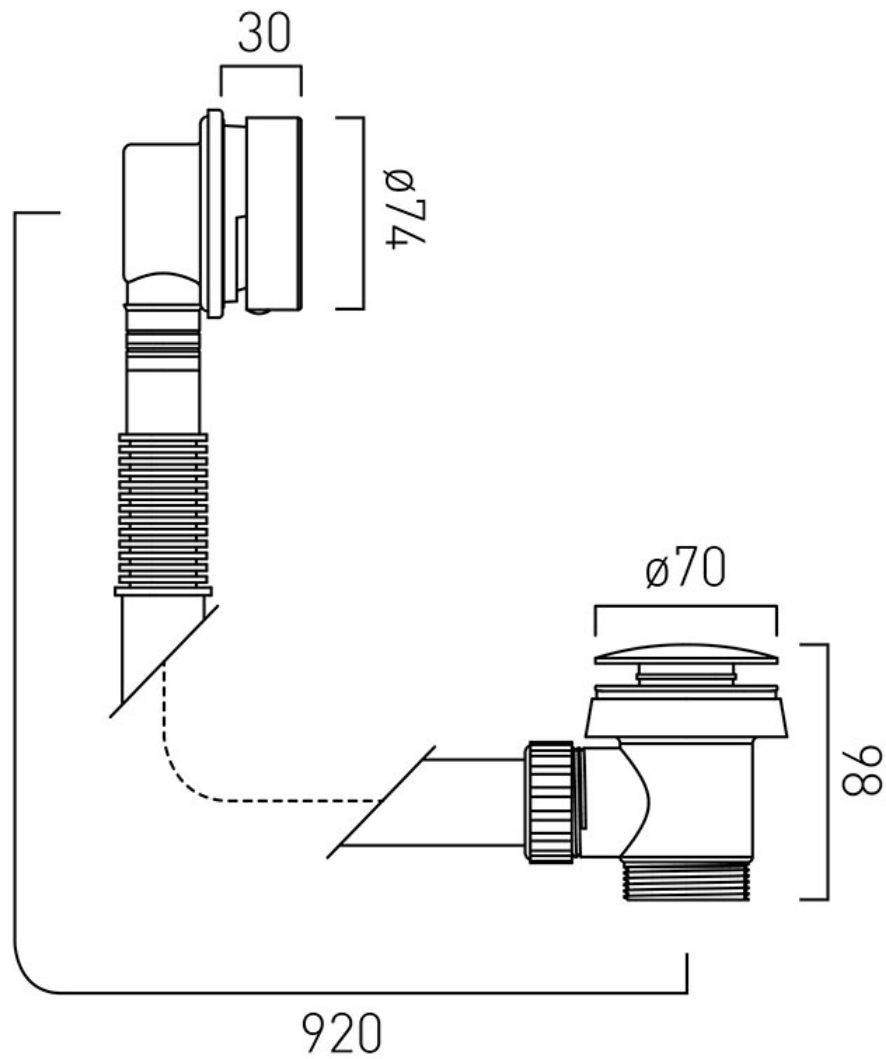

SPECIFICATION SHEET

COLLECTION:

PRODUCT CODE: WG-71389-C/P

DESCRIPTION:

push type bath waste and overflow
1.1/2" x 10mm threaded outlet connection
min-max overflow bath thickness 1mm-14mm

FINISH:

Chrome

tel: 01934 744466
email: sales@vado.com
www.vado.com

where inspiration flows
taps | showering | accessories

TECHNICAL DRAWING

COLLECTION:

PRODUCT CODE: WG-71389-C/P

tel: 01934 744466
email: sales@vado.com
www.vado.com

where inspiration flows
taps | showering | accessories