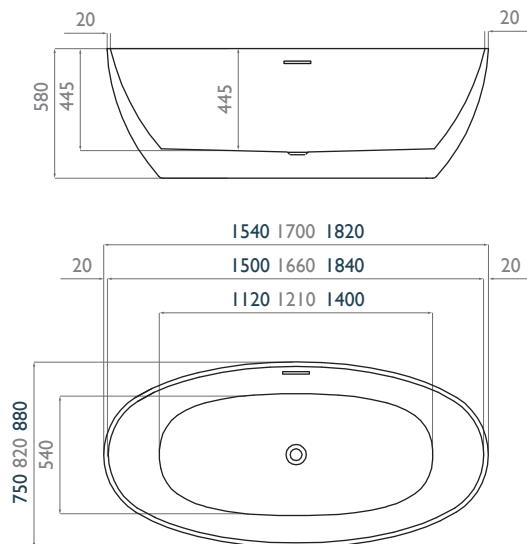

Dimensions: