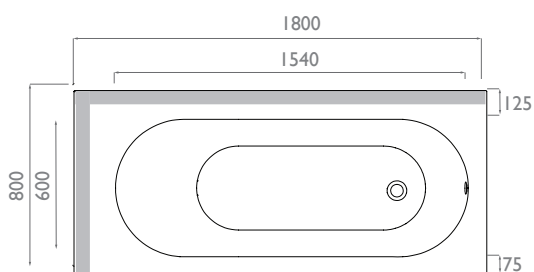

Dimensions:

Available with illustrated plinth for deck mounted taps & showers