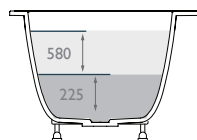

Fill information: