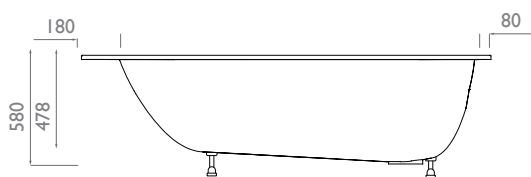

Dimensions:

Available with illustrated plinth for deck mounted taps & showers