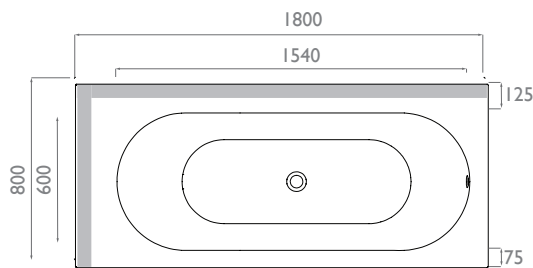

Dimensions:

Available with illustrated plinth for deck mounted taps & showers