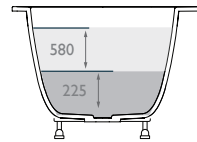

Fill information: