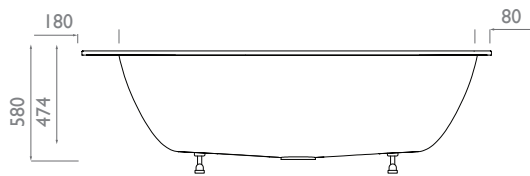

Dimensions:

Available with illustrated plinth for deck mounted taps & showers