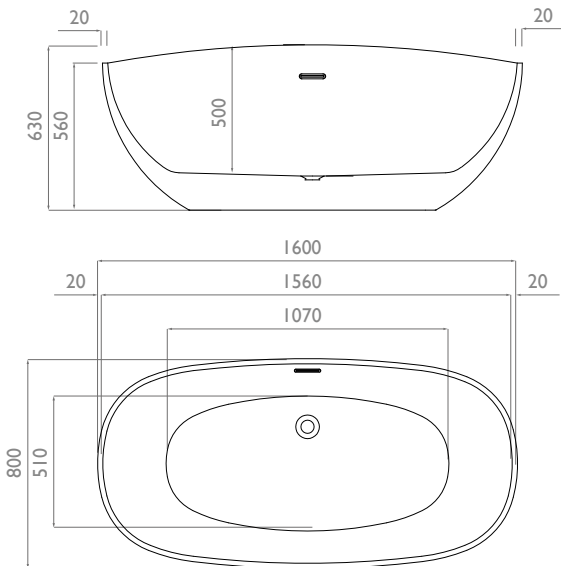

Dimensions: