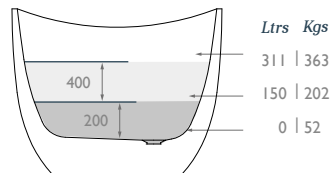

Fill information:

Note:
Minimum installation void required for trap and waste is 0mm below floor level.

Foreword:

A unique design, combining the space-saving benefit of a shower bath and the luxury of an open-ended freestander.

Features:

Variable profile edge - shower bath with un-fitted chrome twist overflow and pop-up waste. Manufactured using 4.2mm Lucite™ acrylic material complete with Lifetime guarantee.

Dimensions:

1600mm x 800mm x 630mm LxWxH

Weight:

Gross 60kg - Net 52kg

Further Info:

Also see:

Waters Space shower screens and bath filler options

Goes well with:

Villeroy & Boch™ Subway, Subway 2
Duravit™ Starck, Architec