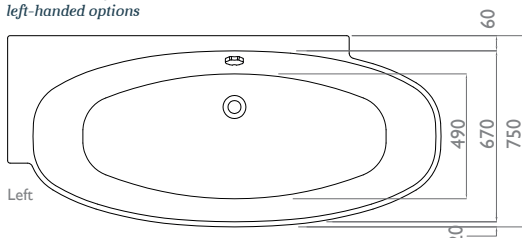

Available in right & left-handed options