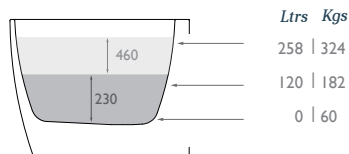

Fill information:

Note:

Minimum installation void required for trap and waste is 0mm below floor level.

Foreword:

A revolutionary one piece luxury acrylic double ended bath. Almost freestanding and designed to be set in a corner, and formed for comfortable bathing either end.

Features:

Variable profile edge - shower bath with un-fitted chrome twist overflow and pop-up waste. Manufactured using 4.2mm Lucite™ acrylic material complete with Lifetime guarantee.

Dimensions:

1700mm x 800mm x 580mm LxWxH

Weight:

Gross 68g - Net 60kg

Further Info:

Also see:

Waters Space shower screens and bath filler options

Goes well with:

Villeroy & Boch™ Subway, Subway 2
Duravit™ Starck, Architec