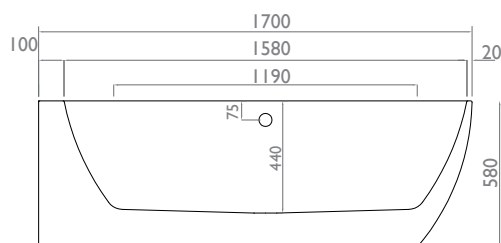

Dimensions: