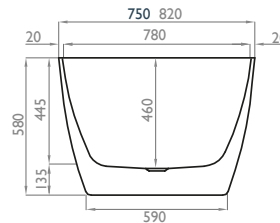

Dimensions: