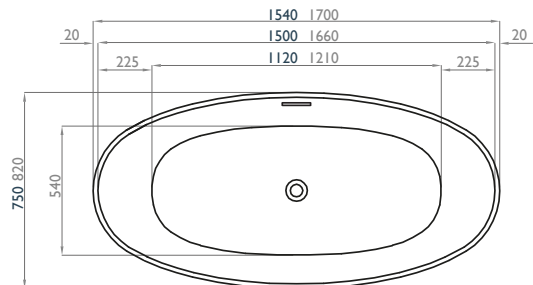

Features:

20mm profile edge - free-standing bath with a slimline stainless steel overflow and recessed push lock waste. Manufactured using 100% Lucite™ acrylic material complete with a Lifetime guarantee.

Dimensions:

1540mm x 750mm x 580mm LxWxH
1700mm x 820mm x 580mm LxWxH

Weight:

Gross 57kg - Net 46kg
Gross 63kg - Net 51kg

Goes well with:

Villeroy & Boch™ Subway, Subway 2, Aveo.
Duravit™ Starck, Architec.

Further Info:

Full specifications, fitting instructions and 3D data files are available as PDF's and SKP files online. Other information for architects, specifiers an interior designers available on request.

GOES WELL WITH:

www.watersbaths.co.uk

Waters Baths of Ashbourne - Long lane, Dalbury Lees, Ashbourne, DE6 5BG
t: 01332 824166 e: info@watersbaths.co.uk