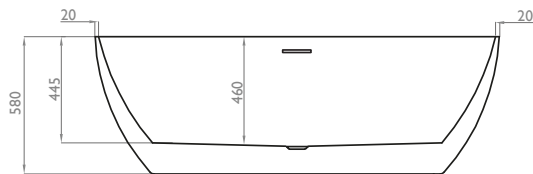

Dimensions:

Fill information:

Ltrs	Kgs
243	288
276	327
121	166
138	189
0	45
0	51