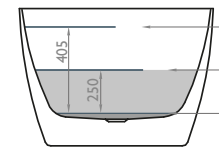

Fill information:

Ltrs	Kgs
243	288
276	327
121	166
138	189
0	45
0	51