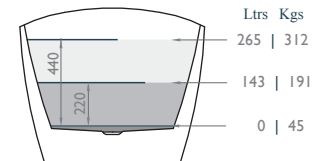

Features:

20mm profile edge - free-standing bath with a slimline stainless steel overflow and recessed push lock waste. Manufactured using 100% Lucite™ acrylic material complete with a Lifetime guarantee.

Dimensions:

1670mm x 790mm x 450/660mm LxWxH

Weight:

Gross 56kg - Net 48kg

Goes well with:

Villeroy & Boch™ Subway, Subway 2, Aveo.
Duravit™ Starck, Archtec.

Further Info:

Full specifications, fitting instructions and 3D data files are available as PDF's and SKP files online. Other information for architects, specifiers an interior designers available on request.