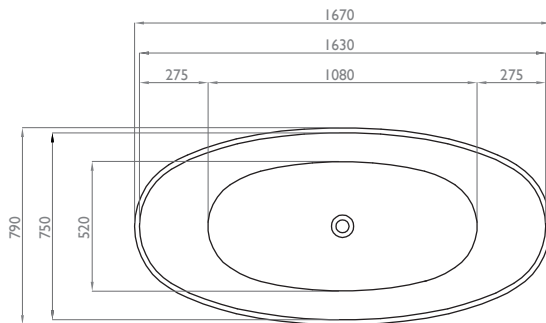

Dimensions:

GOES WELL WITH:

Fill information: