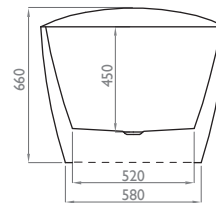

Features:

20mm profile edge - free-standing bath with a slimline stainless steel overflow and recessed push lock waste. Manufactured using 100% Lucite™ acrylic material complete with a Lifetime guarantee.

Dimensions:

1670mm x 790mm x 450/660mm LxWxH

Weight:

Gross 56kg - Net 48kg

Goes well with:

Villeroy & Boch™ Subway, Subway 2, Aveo.
Duravit™ Starck, Archtec.

Further Info:

Full specifications, fitting instructions and 3D data files are available as PDF's and SKP files online. Other information for architects, specifiers an interior designers available on request.