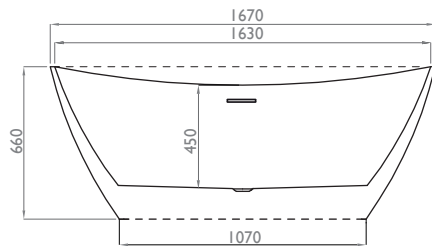

Dimensions:

GOES WELL WITH:

Fill information: