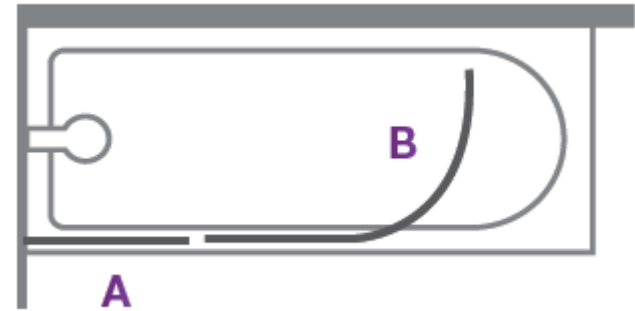

MB5 – Curtain Rail Bath Screen

Technical Details

A = Fixed panel **B** = Curtain Rail
□○ Recommended shower head position
Adjustment: 20mm