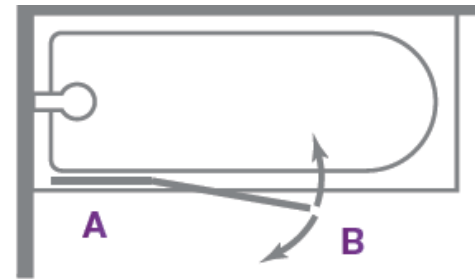

**MB3 – Two Panel Curved Bath Screen**

**Technical Details**

Door Swing: 90 Degrees in and out

- A = Fixed Panel
- B = Radius of Screen Swing = 790mm
- Recommended shower head position 20mm Adjustment