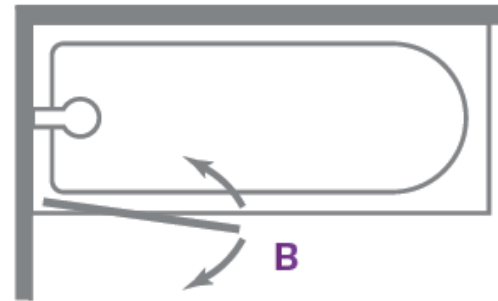

MB2 – Single Square Bath Screen

Technical Details

Door Swing: 90 Degrees in and out

- B** = Radius of Screen Swing = 790mm
- Recommended shower head position
20mm Adjustment

Screen
is reversible

Screen

Inside
bath edge