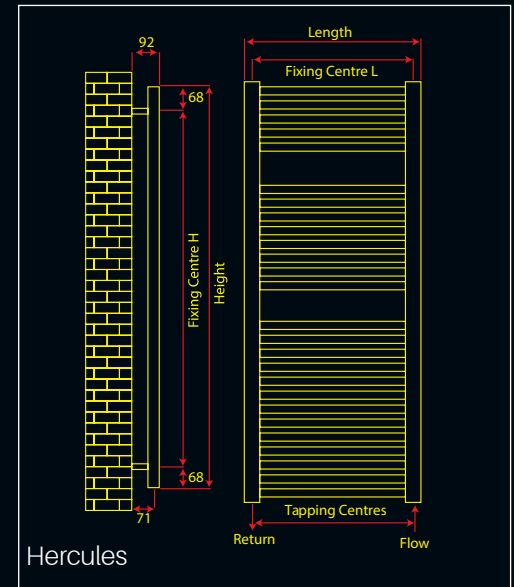

Product - Hercules	Water Content (L)	Weight (KG)	Tapping Centres +/- 2mm	Fixing Centres (H) +/- 2mm	Fixing Centres (L) +/- 2mm
RXHE-0800542	5.5	8.7	500	664	500
RXHE-1200542	8.09	12.7	500	1054	500
RXHE-1500542	10.46	16.39	500	1366	500
RXHE-0800642	6.3	9.76	600	664	600
RXHE-1200642	9.17	14.24	600	1054	600
RXHE-1500642	11.87	18.41	600	1366	600
RXHE-1000742	8.37	12.9	700	864	700
RXHE-0600842	5.69	8.7	800	469	800
RXHE-06001042	6.77	10.24	1000	469	1000

Hercules

Product - Image D	Water Content (L)	Weight (KG)	Tapping Centres +/- 2mm	Fixing Centres (H) +/- 2mm	Fixing Centres (L) +/- 2mm
RXIM-1500535-Offset Mirror	17.8	27.5	610	1458	405
RXIM-1800535-Offset Mirror	21.1	32.5	610	1758	405

* Vertical tapping centres are based on use of Radox valves

Image D