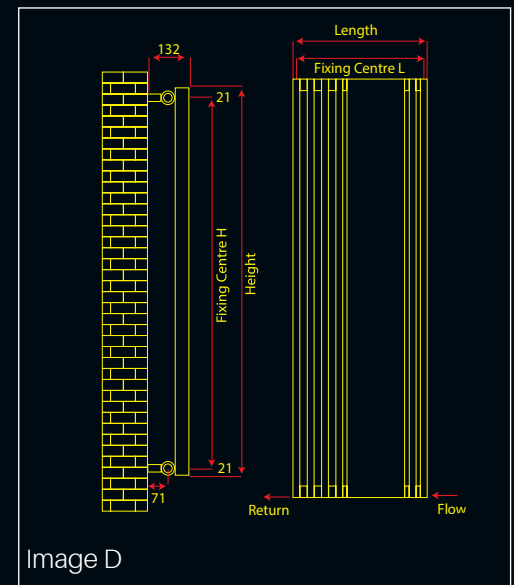

Product - Hercules	Water Content (L)	Weight (KG)	Tapping Centres +/- 2mm	Fixing Centres (H) +/- 2mm	Fixing Centres (L) +/- 2mm
RXHE-0800542	5.5	8.7	500	664	500
RXHE-1200542	8.09	12.7	500	1054	500
RXHE-1500542	10.46	16.39	500	1366	500
RXHE-0800642	6.3	9.76	600	664	600
RXHE-1200642	9.17	14.24	600	1054	600
RXHE-1500642	11.87	18.41	600	1366	600
RXHE-1000742	8.37	12.9	700	864	700
RXHE-0600842	5.69	8.7	800	469	800
RXHE-06001042	6.77	10.24	1000	469	1000

Hercules

Product - Image D	Water Content (L)	Weight (KG)	Tapping Centres +/- 2mm	Fixing Centres (H) +/- 2mm	Fixing Centres (L) +/- 2mm
RXIM-1500535-Offset Mirror	17.8	27.5	610	1458	405
RXIM-1800535-Offset Mirror	21.1	32.5	610	1758	405

* Vertical tapping centres are based on use of Radox valves

Image D