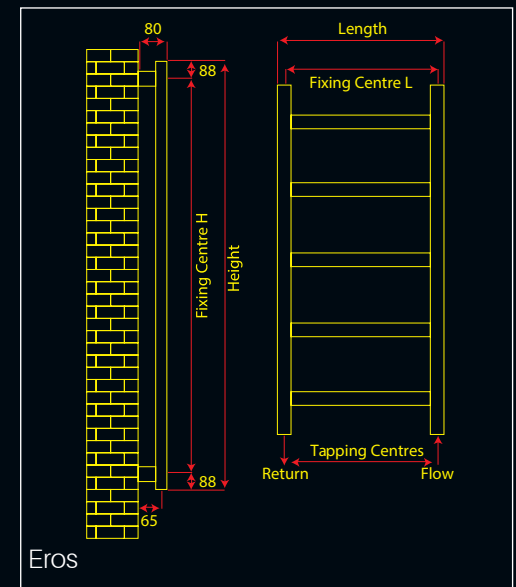

Product - Edwardian Floor	Water Content (L)	Weight (KG)	Tapping Centres +/- 2mm	Fixing Centres (H) +/- 2mm	Fixing Centres (L) +/- 2mm
RXED-1000700	2.8	5.7	700	983	650

Product - Edwardian wall	Water Content (L)	Weight (KG)	Tapping Centres +/- 2mm	Fixing Centres (H) +/- 2mm	Fixing Centres (L) +/- 2mm
RXED-0480480	1.2	2.6	430	446	430
RXED-0920600	2.5	5.1	550	886	550

Product - Eros	Water Content (L)	Weight (KG)	Tapping Centres +/- 2mm	Fixing Centres (H) +/- 2mm	Fixing Centres (L) +/- 2mm
RXER-0800500	3.8	6.1	460	699	460
RXER-1225500	5.4	8.8	460	1050	460
RXER-1750500	7.7	12.5	460	1575	460
RXER-0625800	4.1	6.5	760	525	760

Product - Essence	Water Content (L)	Weight (KG)	Tapping Centres +/- 2mm	Fixing Centres (H) +/- 2mm	Fixing Centres (L) +/- 2mm
RXES-0730580	3.2	5.9	550	350-700	550
RXES-1010580	4.3	7.9	550	490-980	550
RXES-1570580	6.5	11.9	550	770-1540	550

Eros