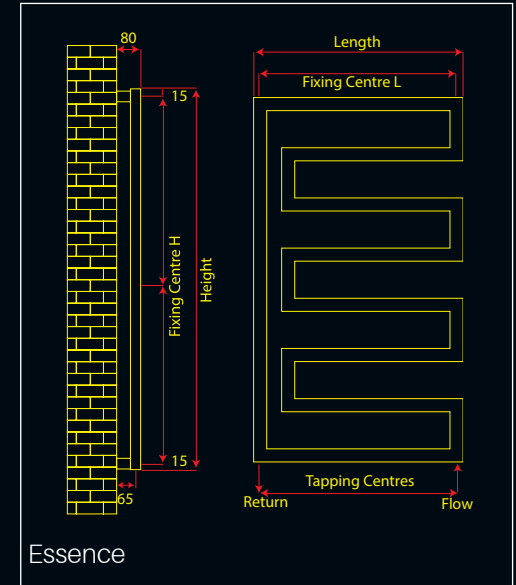

Product - Edwardian Floor	Water Content (L)	Weight (KG)	Tapping Centres +/- 2mm	Fixing Centres (H) +/- 2mm	Fixing Centres (L) +/- 2mm
RXED-1000700	2.8	5.7	700	983	650

Product - Edwardian wall	Water Content (L)	Weight (KG)	Tapping Centres +/- 2mm	Fixing Centres (H) +/- 2mm	Fixing Centres (L) +/- 2mm
RXED-0480480	1.2	2.6	430	446	430
RXED-0920600	2.5	5.1	550	886	550

Product - Eros	Water Content (L)	Weight (KG)	Tapping Centres +/- 2mm	Fixing Centres (H) +/- 2mm	Fixing Centres (L) +/- 2mm
RXER-0800500	3.8	6.1	460	699	460
RXER-1225500	5.4	8.8	460	1050	460
RXER-1750500	7.7	12.5	460	1575	460
RXER-0625800	4.1	6.5	760	525	760

Product - Essence	Water Content (L)	Weight (KG)	Tapping Centres +/- 2mm	Fixing Centres (H) +/- 2mm	Fixing Centres (L) +/- 2mm
RXES-0730580	3.2	5.9	550	350-700	550
RXES-1010580	4.3	7.9	550	490-980	550
RXES-1570580	6.5	11.9	550	770-1540	550