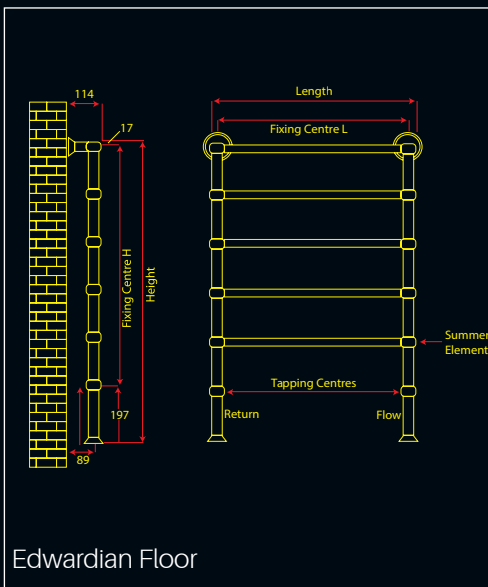

Edwardian Floor