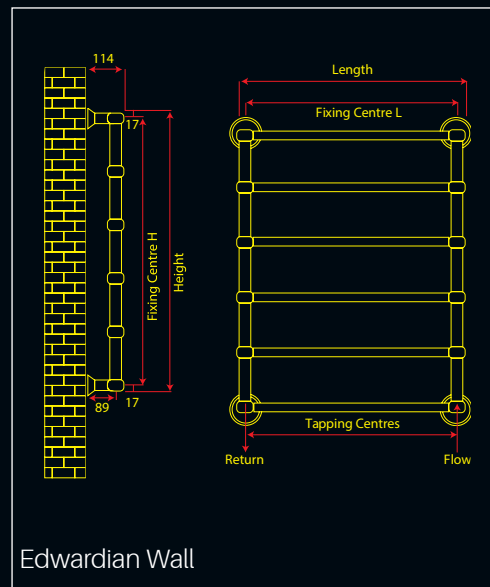

Edwardian Wall