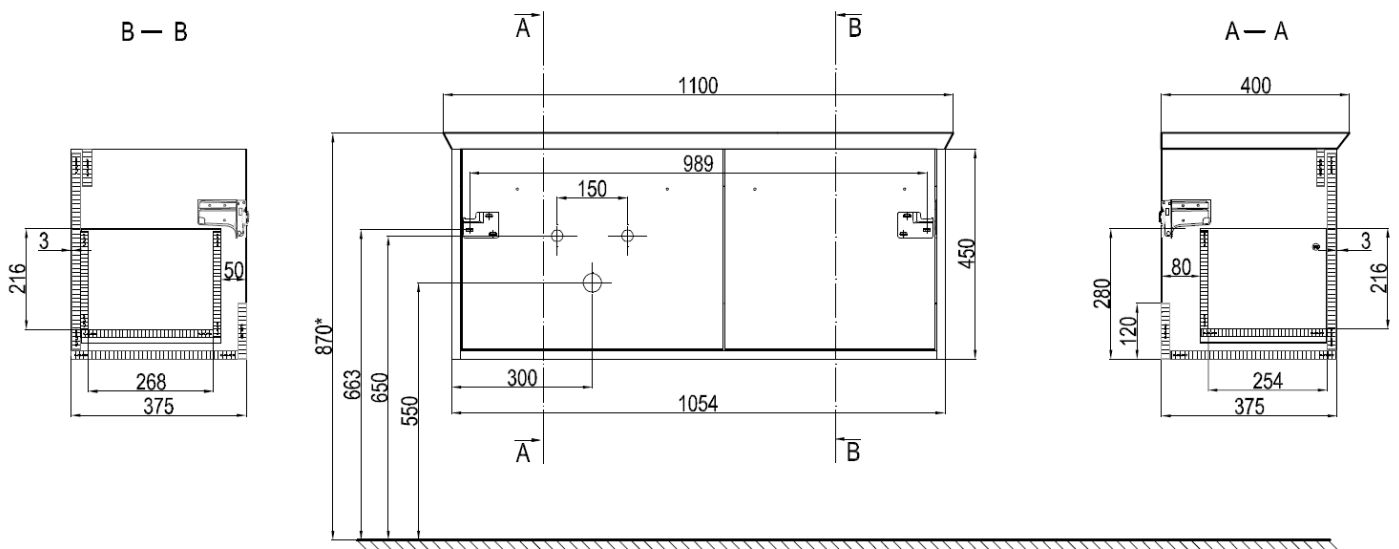

ARENA 1000mm FURNITURE LEFT HAND

TECHNICAL DATA		SPECIFICATION	
CODE No UNIT	AN1000DXX_LH	Installation Information:	The intended installation wall needs to be strong enough for the weight of the furniture and basin. Wall fixings for solid walls included.
Required Basins	AN1011SCW_LH - single tap hole with overflow AN1010SCW_LH - no tap hole with overflow	Furniture Colours:	
Recommended use:	Domestic, residential	Pure White Laminate	AN1000DPWG_LH
Dimension Unit	w 1054 x d 375 x h 450mm	Portland Grey Laminate	AN1000DPGM_LH
Dimension basin	w 1100 x d 375/402 x h 35mm	Steel Décor	AN1000DST_LH
Installation:	Wall Hung	Modern Oak Décor	AN1000DMO_LH
Materials:	Carcass and drawer front 18mm Melamine faced board Drawer set 18mm Melmaine faced board	Handle Colour options:	
Specification:	Full extension soft close drawers - 30kg weight capacity Anti-tip wall hangers 170Kg capacity	IF_HANDLEC	Chrome
Weight:	38KG	IF_HANDLEBM	Matt Black
Fitting:	Wall hangers integrated into carcass Wall brackets supplied	IF_HANDLEF	Brushed Brass
Required Fitting:	BSW0103WG Click Clack Basin waste with Ceramic Cover	IF_HANDLEV	Stainless Steel Effect
Advised Fitting:	Space saving 50mm seal trap BTR0510W		
Option Accessories:	Handles - see right		
Warranty	10 years on furniture, 15 years on ceramic basin		

ARENA 600mm FURNITURE

Drawer detail

Drawer adjustment

SPARE PARTS		
CODE No	Description	
RUNNERS_D26S27HR	Pair of Soft Close Drawer Runners Use with AN6000D, AN7000D and AN1000D under basin	
RUNNERS_D26S30HR	Pair of Soft Close Drawer Runners AN1000D under worktop	
WB63450050ZN	Wall brackets set for Arena Furniture	