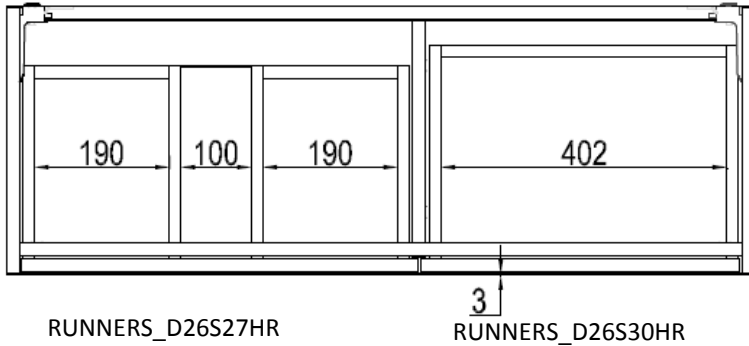

ARENA 1000mm FURNITURE LEFT HAND

TECHNICAL DATA		SPECIFICATION	
CODE No UNIT	AN1000DXX_LH	Installation Information:	The intended installation wall needs to be strong enough for the weight of the furniture and basin. Wall fixings for solid walls included.
Required Basins	AN1011SCW_LH - single tap hole with overflow AN1010SCW_LH - no tap hole with overflow	Furniture Colours:	
Recommended use:	Domestic, residential	Pure White Laminate	AN1000DPWG_LH
Dimension Unit	w 1054 x d 375 x h 450mm	Portland Grey Laminate	AN1000DPGM_LH
Dimension basin	w 1100 x d 375/402 x h 35mm	Steel Décor	AN1000DST_LH
Installation:	Wall Hung	Modern Oak Décor	AN1000DMO_LH
Materials:	Carcass and drawer front 18mm Melamine faced board Drawer set 18mm Melmaine faced board	Handle Colour options:	
Specification:	Full extension soft close drawers - 30kg weight capacity Anti-tip wall hangers 170Kg capacity	IF_HANDLEC	Chrome
Weight:	38KG	IF_HANDLEBM	Matt Black
Fitting:	Wall hangers integrated into carcass Wall brackets supplied	IF_HANDLEF	Brushed Brass
Required Fitting:	BSW0103WG Click Clack Basin waste with Ceramic Cover	IF_HANDLEV	Stainless Steel Effect
Advised Fitting:	Space saving 50mm seal trap BTR0510W		
Option Accessories:	Handles - see right		
Warranty	10 years on furniture, 15 years on ceramic basin		

ARENA 600mm FURNITURE

Drawer detail

Drawer adjustment

SPARE PARTS		
CODE No	Description	
RUNNERS_D26S27HR	Pair of Soft Close Drawer Runners Use with AN6000D, AN7000D and AN1000D under basin	
RUNNERS_D26S30HR	Pair of Soft Close Drawer Runners AN1000D under worktop	
WB63450050ZN	Wall brackets set for Arena Furniture	