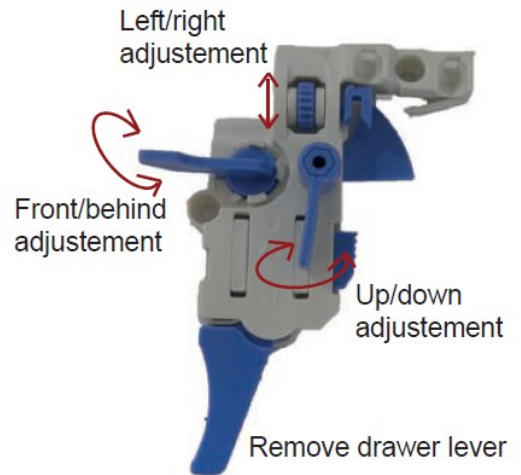

ARENA 1000mm FURNITURE LEFT HAND

TECHNICAL DATA		SPECIFICATION	
CODE No UNIT	AN1000DXX_LH	Installation Information:	The intended installation wall needs to be strong enough for the weight of the furniture and basin. Wall fixings for solid walls included.
Required Basins	AN1011SCW_LH - single tap hole with overflow AN1010SCW_LH - no tap hole with overflow	Furniture Colours:	
Recommended use:	Domestic, residential	Pure White Laminate	AN1000DPWG_LH
Dimension Unit	w 1054 x d 375 x h 450mm	Portland Grey Laminate	AN1000DPGM_LH
Dimension basin	w 1100 x d 375/402 x h 35mm	Steel Décor	AN1000DST_LH
Installation:	Wall Hung	Modern Oak Décor	AN1000DMO_LH
Materials:	Carcass and drawer front 18mm Melamine faced board Drawer set 18mm Melmaine faced board	Handle Colour options:	
Specification:	Full extension soft close drawers - 30kg weight capacity Anti-tip wall hangers 170Kg capacity	IF_HANDLEC	Chrome
Weight:	38KG	IF_HANDLEBM	Matt Black
Fitting:	Wall hangers integrated into carcass Wall brackets supplied	IF_HANDLEF	Brushed Brass
Required Fitting:	BSW0103WG Click Clack Basin waste with Ceramic Cover	IF_HANDLEV	Stainless Steel Effect
Advised Fitting:	Space saving 50mm seal trap BTR0510W		
Option Accessories:	Handles - see right		
Warranty	10 years on furniture, 15 years on ceramic basin		

ARENA 600mm FURNITURE

Drawer detail

Drawer adjustment

SPARE PARTS		
CODE No	Description	
RUNNERS_D26S27HR	Pair of Soft Close Drawer Runners Use with AN6000D, AN7000D and AN1000D under basin	
RUNNERS_D26S30HR	Pair of Soft Close Drawer Runners AN1000D under worktop	
WB63450050ZN	Wall brackets set for Arena Furniture	