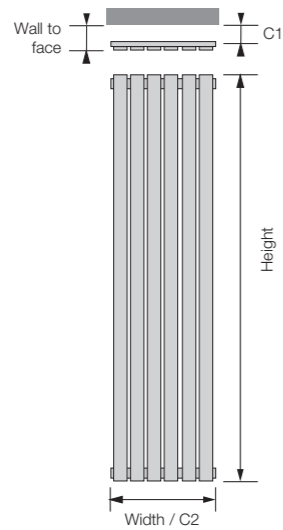

H 1000

Height: **1000** Width: **490**
 Wall to face: **80** Tubes: **10**
 C1 Centres: **55** C2 Centres: **490**
 Output Δt 50°C: **795 watts / 2713 btu**
 Dry weight kg: **13.55**
 Water content L: **3.50**

ART 04 1 049100

Polished **£762.00 ex VAT**
£914.40 inc VAT

ART 03 1 049100

Brushed **£674.00 ex VAT**
£808.80 inc VAT

Height: **1000** Width: **590**
 Wall to face: **80** Tubes: **12**
 C1 Centres: **55** C2 Centres: **590**
 Output Δt 50°C: **953 watts / 3252 btu**
 Dry weight kg: **16.15**
 Water content L: **4.20**

ART 04 1 059100

Polished **£830.00 ex VAT**
£996.00 inc VAT

ART 03 1 059100

Brushed **£736.00 ex VAT**
£883.20 inc VAT

H 1200

Height: **1200** Width: **490**
 Wall to face: **80** Tubes: **10**
 C1 Centres: **55** C2 Centres: **490**
 Output Δt 50°C: **953 watts / 3252 btu**
 Dry weight kg: **15.65**
 Water content L: **4.00**

ART 04 1 059120

Polished **£985.00 ex VAT**
£1182.00 inc VAT

ART 03 1 059120

Brushed **£872.00 ex VAT**
£1046.40 inc VAT

H 1800

Height: **1800** Width: **290**
 Wall to face: **80** Tubes: **6**
 C1 Centres: **55** C2 Centres: **290**
 Output Δt 50°C: **859 watts / 2931 btu**
 Dry weight kg: **13.40**
 Water content L: **3.30**