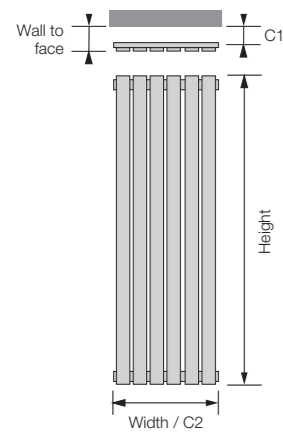

H 1000

Height: **1000** Width: **490**
 Wall to face: **80** Tubes: **10**
 C1 Centres: **55** C2 Centres: **490**
 Output Δt 50°C: **795 watts / 2713 btu**
 Dry weight kg: **13.55**
 Water content L: **3.50**

ART 04 1 049100

Polished **£762.00 ex VAT**
£914.40 inc VAT

ART 03 1 049100

Brushed **£674.00 ex VAT**
£808.80 inc VAT

Height: **1000** Width: **590**
 Wall to face: **80** Tubes: **12**
 C1 Centres: **55** C2 Centres: **590**
 Output Δt 50°C: **953 watts / 3252 btu**
 Dry weight kg: **16.15**
 Water content L: **4.20**

ART 04 1 059120

Polished **£985.00 ex VAT**
£1182.00 inc VAT

ART 03 1 059120

Brushed **£872.00 ex VAT**
£1046.40 inc VAT

H 1800

Height: **1800** Width: **290**
 Wall to face: **80** Tubes: **6**
 C1 Centres: **55** C2 Centres: **290**
 Output Δt 50°C: **859 watts / 2931 btu**
 Dry weight kg: **13.40**
 Water content L: **3.30**

ART 04 1 290180

Polished **£760.00 ex VAT**
£912.00 inc VAT

ART 03 1 290180

Brushed **£700.00 ex VAT**
£840.00 inc VAT

Height: **1800** Width: **390**
 Wall to face: **80** Tubes: **8**
 C1 Centres: **55** C2 Centres: **390**
 Output Δt 50°C: **1144 watts / 3903 btu**
 Dry weight kg: **17.40**
 Water content L: **4.50**