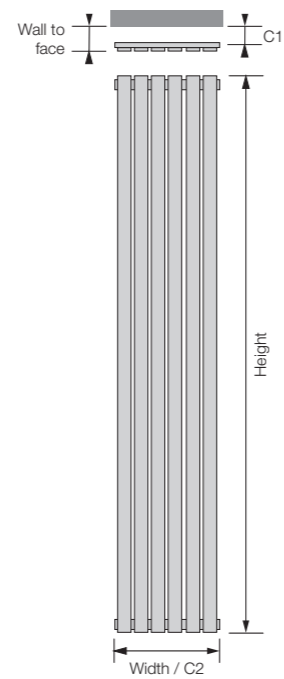

ART 04 1 059100

Polished **£830.00 ex VAT**
£996.00 inc VAT

ART 03 1 059100

Brushed **£736.00 ex VAT**
£883.20 inc VAT

H 1200

Height: **1200** Width: **490**
 Wall to face: **80** Tubes: **10**
 C1 Centres: **55** C2 Centres: **490**
 Output Δt 50°C: **953 watts / 3252 btu**
 Dry weight kg: **15.65**
 Water content L: **4.00**

ART 04 1 049120

Polished **£838.00 ex VAT**
£1005.60 inc VAT

ART 03 1 049120

Brushed **£744.00 ex VAT**
£892.80 inc VAT

Height: **1200** Width: **590**
 Wall to face: **80** Tubes: **12**
 C1 Centres: **55** C2 Centres: **590**
 Output Δt 50°C: **1144 watts / 3903 btu**
 Dry weight kg: **18.70**
 Water content L: **4.90**

ART 04 1 059120

Polished **£985.00 ex VAT**
£1182.00 inc VAT

ART 03 1 059120

Brushed **£872.00 ex VAT**
£1046.40 inc VAT

H 1800

Height: **1800** Width: **290**
 Wall to face: **80** Tubes: **6**
 C1 Centres: **55** C2 Centres: **290**
 Output Δt 50°C: **859 watts / 2931 btu**
 Dry weight kg: **13.40**
 Water content L: **3.30**

ART 04 1 290180

Polished **£760.00 ex VAT**
£912.00 inc VAT

ART 03 1 290180

Brushed **£700.00 ex VAT**
£840.00 inc VAT

Height: **1800** Width: **390**
 Wall to face: **80** Tubes: **8**
 C1 Centres: **55** C2 Centres: **390**
 Output Δt 50°C: **1144 watts / 3903 btu**
 Dry weight kg: **17.40**
 Water content L: **4.50**