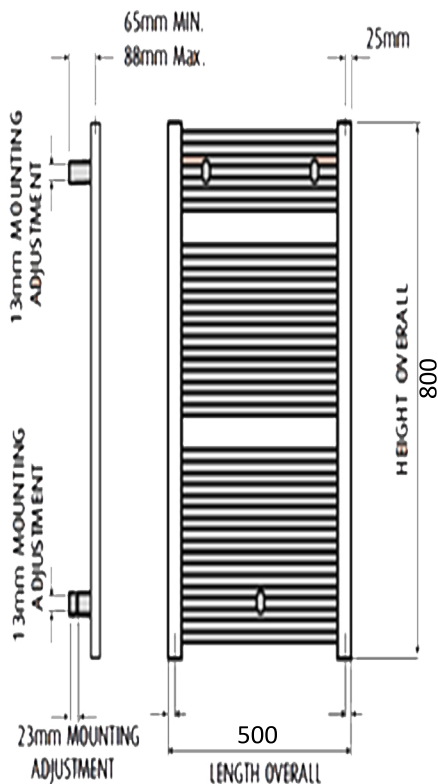

# PISA

---  
H800MM W500MM  
---

---  
PRODUCT CODES  
WHITE STRAIGHT -  
ZTK0080500  
WHITE CURVED -  
ZTK0180500  
---

---  
10 YEAR GUARANTEE  
---

---  
25X1.2 PROFILE  
---

---  
WHITE STRAIGHT  
391-W 1334-BTU  
WHITE CURVED  
397-W 1355-BTU  
-----

LIST PRICE  
WHITE STRAIGHT - £102.00  
WHITE CURVED - £108.00

UNITS 4 & 5 | MAIDENHEAD TRADE & BUSINESS PARK | PRIORS WAY | MAIDENHEAD | BERKSHIRE | SL6 2GQ

TEL: 01628 625 367 | FAX: 01628 659 520 | EMAIL: [INFO@TOWELRADS.COM](mailto:INFO@TOWELRADS.COM)