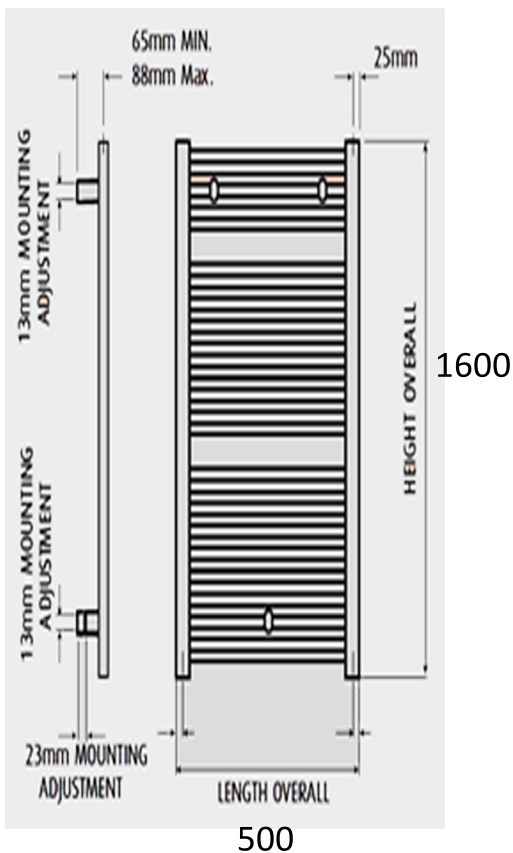

PISA

H1600MM W500MM

PRODUCT CODES
BLACK STRAIGHT -
ZTK0016502
BLACK CURVED -
ZTK0116502

10 YEAR GUARANTEE

25X1.2 PROFILE

BLACK STRAIGHT
762-W 2600-BTU
BLACK CURVED
771-W 2630-BTU

LIST PRICE
BLACK STRAIGHT - £111.12
BLACK CURVED - £115.36