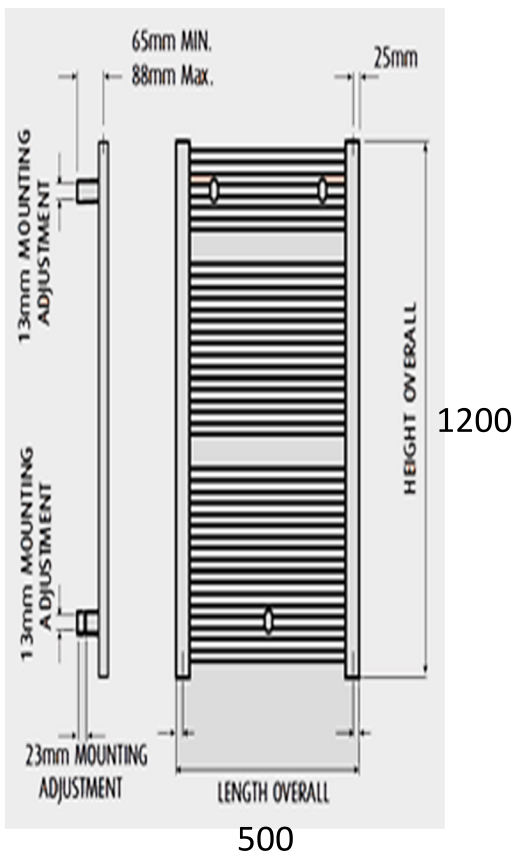

PISA

H1200MM W500MM

PRODUCT CODES
BLACK STRAIGHT -
ZTK0012502
BLACK CURVED -
ZTK0112502

10 YEAR GUARANTEE

25X1.2 PROFILE

BLACK STRAIGHT
566-W 1931-BTU
BLACK CURVED
572-W 1951-BTU

LIST PRICE
BLACK STRAIGHT - £98.66
BLACK CURVED - £98.66