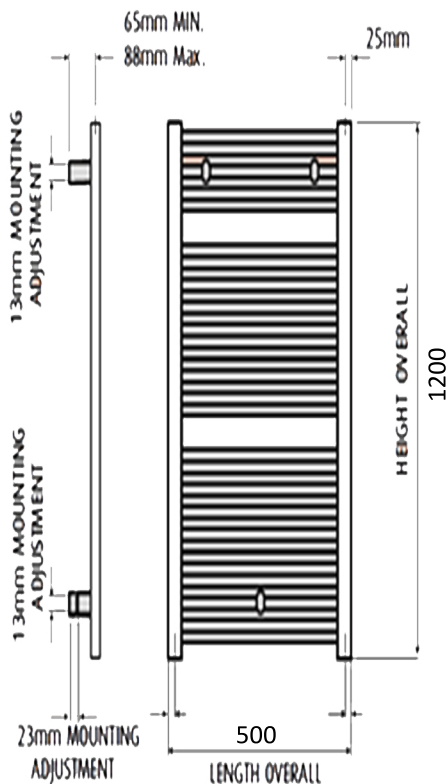

PISA

H1200MM W500MM

PRODUCT CODES
WHITE STRAIGHT -
ZTK0012500
WHITE CURVED -
ZTK0112500

10 YEAR GUARANTEE

25X1.2 PROFILE

WHITE STRAIGHT
566-W 1931-BTU
WHITE CURVED
572-W 1952-BTU

LIST PRICE
WHITE STRAIGHT - £130.00
WHITE CURVED - £132.00