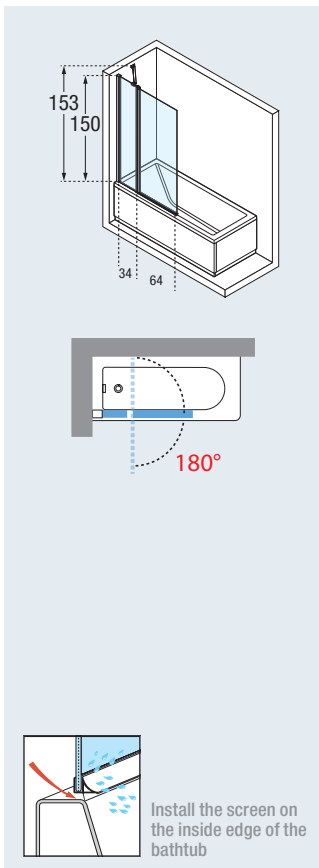

YOUNG 3V

BATH SCREEN, 1 FIXED AND 1 PIVOTING 180°

YOUNG

Dimensions	Code	Glass	Profile type / Price			
			B		K	
98 x 150	Y2 3V 100-	1 Clear	Silver		Chrome	
			EXCL. VAT	INCL. VAT	EXCL. VAT	INCL. VAT
		●				

HOW TO CHOOSE YOUR PRODUCT USING THE CODES:

Y23V100-1B = Y23V100- + 1 + B

Visit www.novellini.co.uk for the full list of models and options

● UK stock line

TECHNICAL DATA

GLASS TYPES (European standards UNI EN 14428)