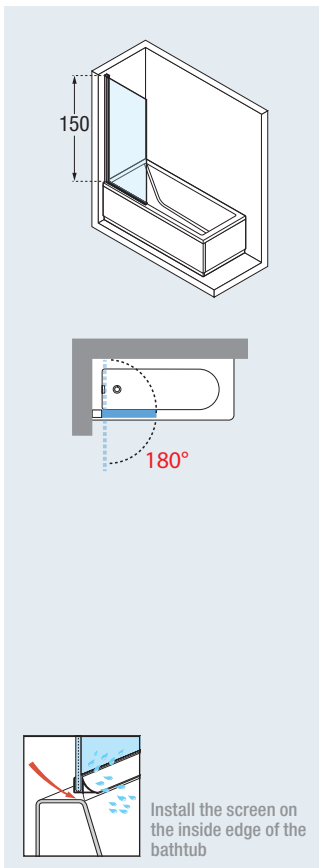

YOUNG 1V

BATH SCREEN , PIVOTING DOOR 180°

Dimensions	Code	Glass	Profile type / Price			
			B		K	
		1				
		Clear	Silver		Chrome	
			EXCL. VAT	INCL. VAT	EXCL. VAT	INCL. VAT
70 x 150	Y2 1V 70-	●				
75 x 150	Y2 1V 75-	●				
80 x 150	Y2 1V 80-	●				
85 x 150	Y2 1V 85-	●				
90 x 150	Y2 1V 90-	●				

HOW TO CHOOSE YOUR PRODUCT USING THE CODES:

Y21V170-1B = Y21V170- + 1 + B

Visit www.novellini.co.uk for the full list of models and options

● UK stock line

TECHNICAL DATA

GLASS TYPES (European standards UNI EN 14428)