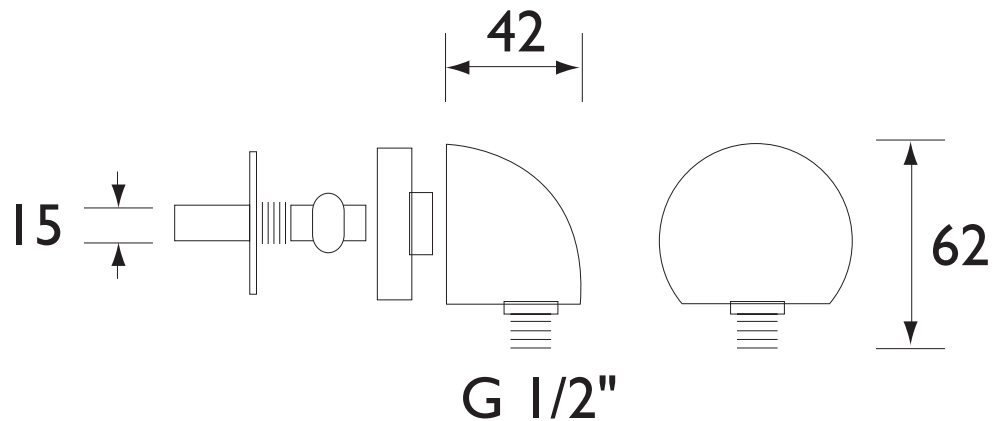

© Bristan Group 2009

Features:

- Chrome plated to BS EN 248
- Quick fix wall outlet incorporates 15mm compression inlet for ease of installation

Product Certifications:

For more products, visit our website:
<http://www.bristan.com>

Specification

Main Construction Material:	Brass
Connection Inlet:	15mm Compression
Connection Outlet:	G 1/2"
Contemporary or Traditional:	Contemporary
Product Finish:	Chrome
Mounting Type:	Wall

Dimensions (measurements in mm)