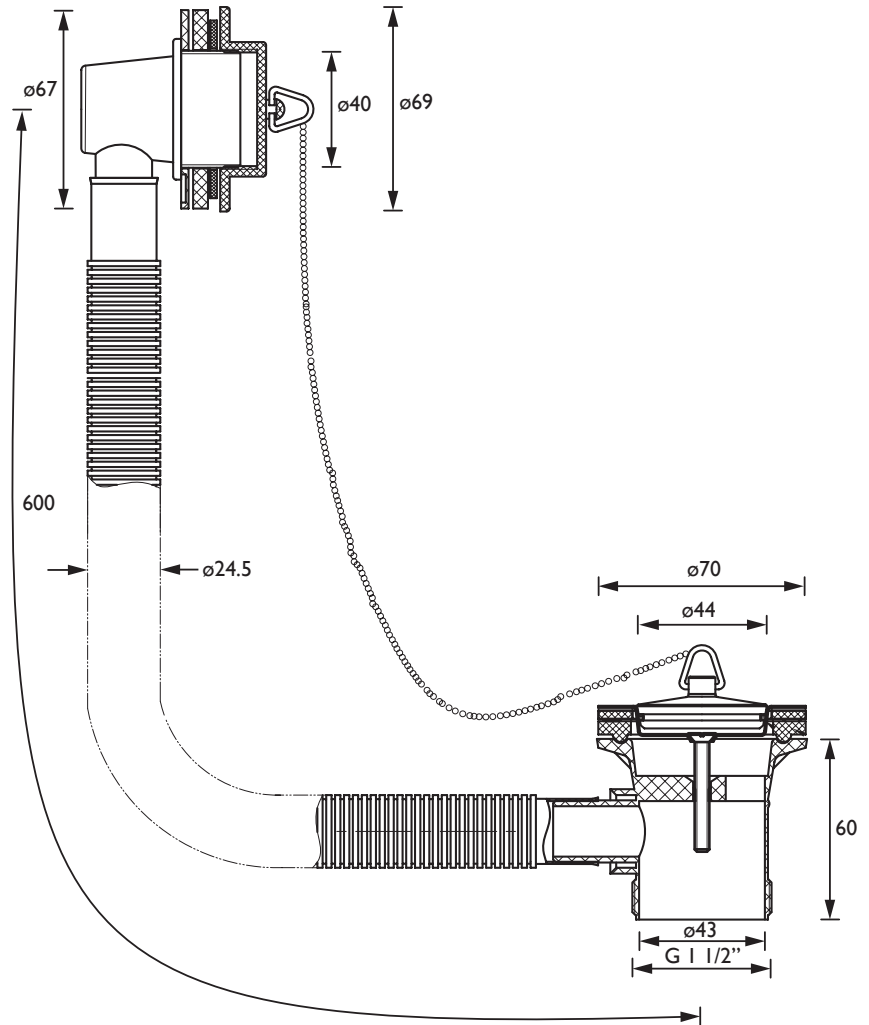

### Specification

Contemporary or Traditional:	Contemporary
Main Construction Material:	ABS; Stainless Steel
Connection Inlet:	G1 1/2"
Waste Flow Rate (litres per minute):	55.7
What's in the Box?:	1 x Waste Body, 1 x Waste Plate, 2 x Rubber Washers, 1 x Overflow Elbow, 1 x Black Plastic Overflow Ring, 1 x Black Rubber Washer, 1 x White Foam Washer, 1 x ABS Overflow Plate, 1 x Ball Link Chain, 1 x ABS Plug, 1 x Overflow Tube, 1 x Fitting Instructions

### Dimensions (measurements in mm)

**TECHNICAL  
DATA  
SHEET**

**BRISTAN**

D3