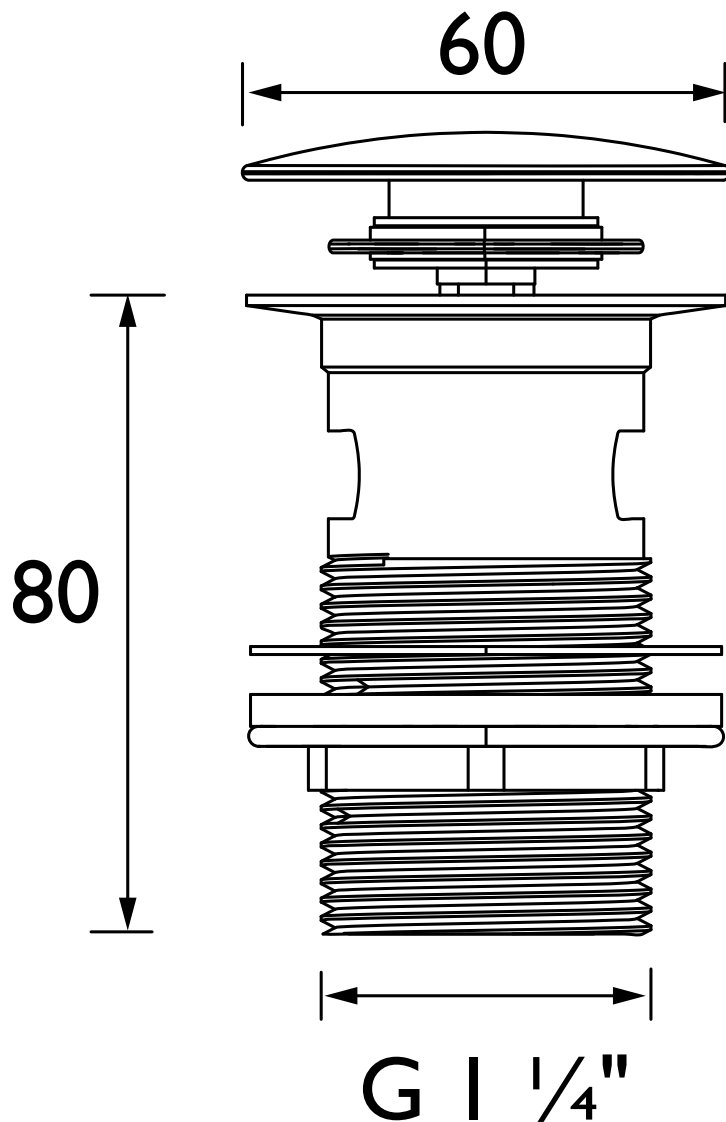

# W BASIN04 BLK

Wastes  
Round Clicker Basin Waste Slotted Black

## Specification

Contemporary or Traditional:	Contemporary
Main Construction Material:	Brass
Connection Inlet:	G1 1/4"
Waste Flow Rate (litres per minute):	46.6
What's in the Box?:	1x Waste Body, 1x Metal Backnut, 1x Clicker Mechanism, 1x Clicker Washer, 1x Rubber Washer, 1x Foam Washer

## Dimensions (measurements in mm)