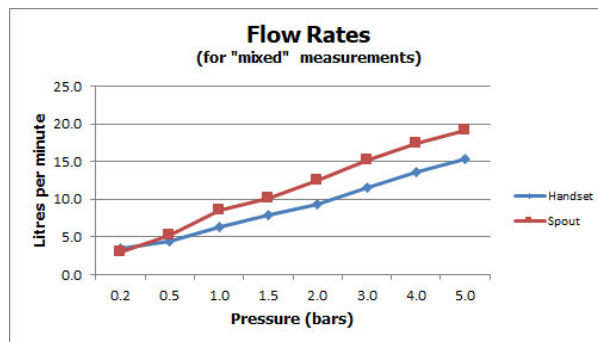

SPECIFICATION SHEET

COLLECTION: ZOO

PRODUCT CODE: Z00-232-CP

TAP TYPE

Bath Shower Mixer

WITH SWIVEL SPOUT

Spout Can Swivel or Be Fixed

WITH SHOWER KIT

Yes

WITH EASY-FIT BRACKETS

No

WITH INTEGRATED DIVERTER

No

WITH THERMOSTATIC TECHNOLOGY

No

FOR USE WITH BATH FILLER WASTE AND OVERFLOW