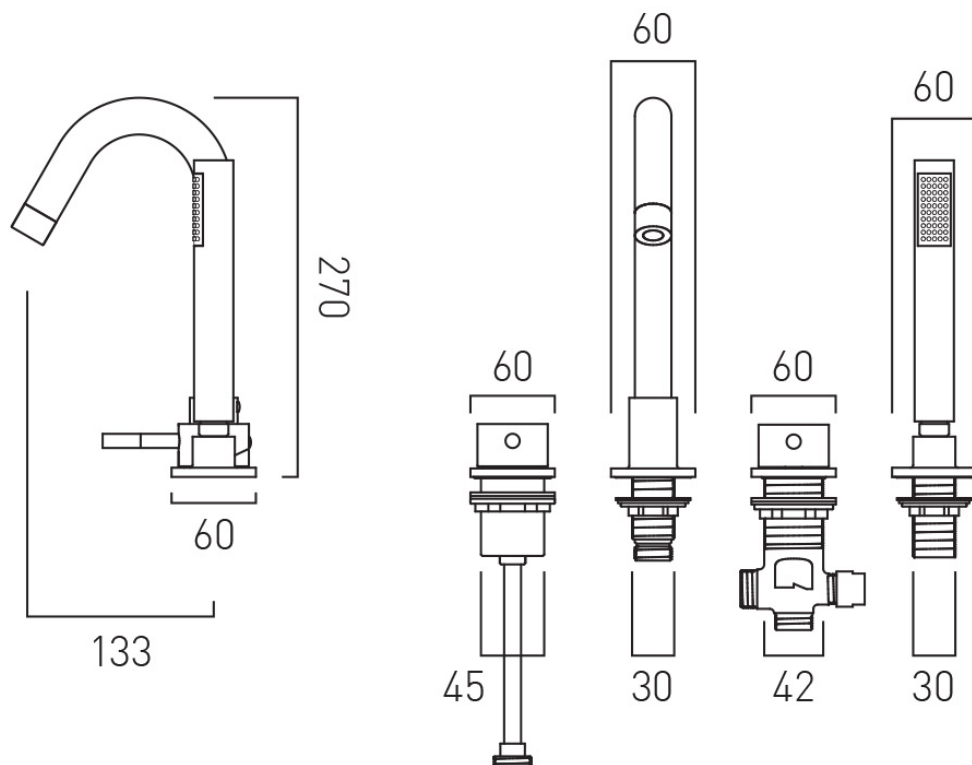

SPARE PARTS

diverter cartridge F-803-33/2X ceramic cartridge CAR-KN40

DECK HOLE DRILL DIAMETER

Valve: 46mm Diverter: 44mm Handset: 32mm

STYLE

Round

HOLES

4 Hole

Spout: 15.2 l/min, Diverter: 11.6 l/min

GUARANTEE

15 Year Guarantee

tel: 01934 744466
email: sales@vado.com
www.vado.com

WHERE INSPIRATION FLOWS
TAPS | SHOWERS | ACCESSORIES

TECHNICAL DRAWING

COLLECTION: ZOO

PRODUCT CODE: ZOO-232-CP

tel: 01934 744466
email: sales@vado.com
www.vado.com

WHERE INSPIRATION FLOWS
TAPS | SHOWERS | ACCESSORIES