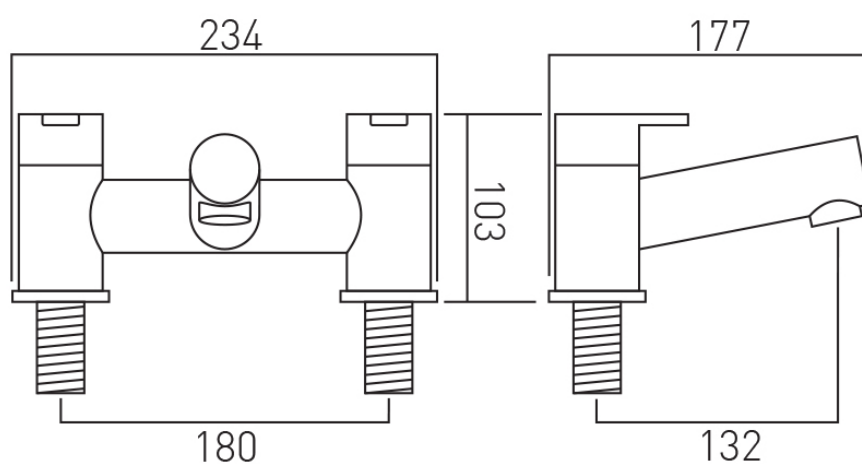

TECHNICAL DRAWING

COLLECTION: SENSE
PRODUCT CODE: SEN-137-C/P

tel: 01934 744466
email: sales@vado.com
www.vado.com

WHERE INSPIRATION FLOWS
TAPS | SHOWERS | ACCESSORIES