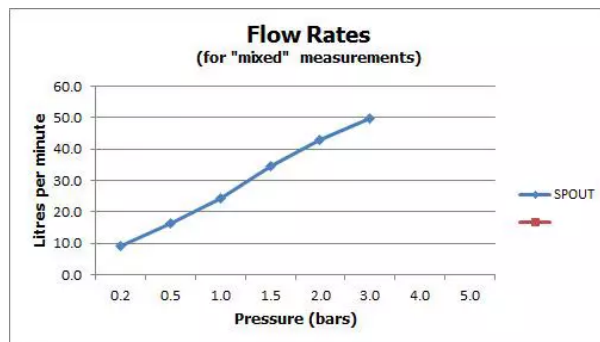

SPECIFICATION SHEET

COLLECTION: PHOTON
PRODUCT CODE: PHO-137-C/P

TAP TYPE

Bath Filler

WITH WATER FLOW STRAIGHTENER

Yes

CONNECTIONS / FITTINGS

2 x 3/4" 59mm male threaded connections