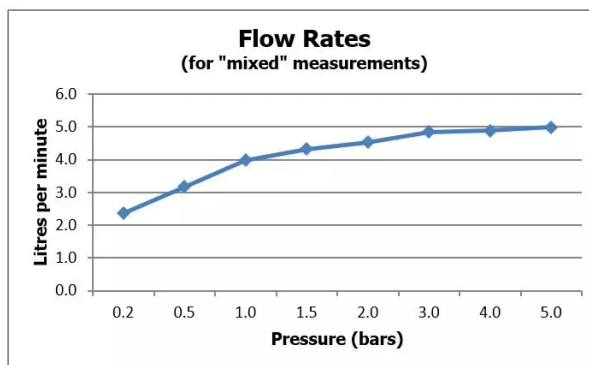

SPECIFICATION SHEET

COLLECTION: KNURLED ACCENTS
PRODUCT CODE: ORI-209S/A-CPK

TAP TYPE

Basin Mixer

COLLECTION NAME

Knurled Accents

FINISH

Chrome

RECOMMENDED FLOW REGULATOR

5 l/m flow regulator fitted as standard when installing below 1.0 bar pressure, removal of the flow regulator is required

MINIMUM OPERATING PRESSURE

0.2 Bar LP

MAXIMUM OPERATING PRESSURE

5.0 Bar LP

GUARANTEE

15 Year Guarantee

HANDLES

Single Lever

WITH ECOTURN COLD START TECHNOLOGY

No

tel: 01934 744466
email: sales@vado.com
www.vado.com

WHERE INSPIRATION FLOWS
TAPS | SHOWERS | ACCESSORIES