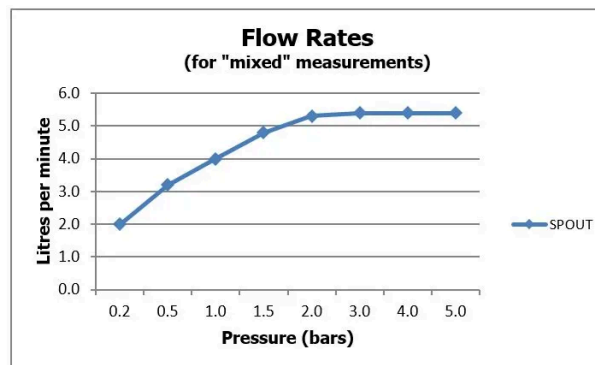

SPECIFICATION SHEET

COLLECTION: KNURLED ACCENTS
PRODUCT CODE: ORI-200/SB-CPK

TAP TYPE

Basin Mixer

COLLECTION NAME

Knurled Accents

FINISH

Chrome

RECOMMENDED FLOW REGULATOR

5 l/m flow regulator fitted as standard

MINIMUM OPERATING PRESSURE

1.0 Bar MP

MAXIMUM OPERATING PRESSURE

5.0 Bar LP

GUARANTEE

15 Year Guarantee

HANDLES

Single Lever

WITH ECOTURN COLD START TECHNOLOGY

No

tel: 01934 744466
email: sales@vado.com
www.vado.com

WHERE INSPIRATION FLOWS
TAPS | SHOWERS | ACCESSORIES