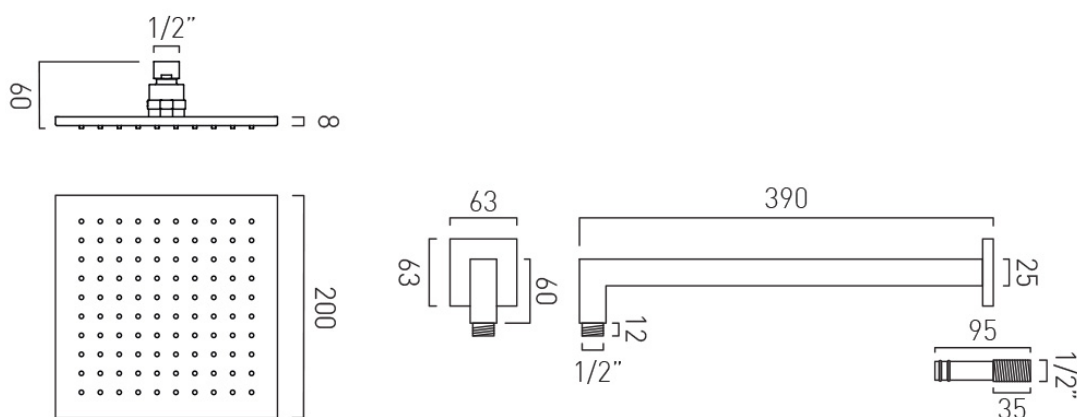

TECHNICAL DRAWING

COLLECTION: NEBULA
PRODUCT CODE: NEB-RO/20-SA-CP

tel: 01934 744466
email: sales@vado.com
www.vado.com

WHERE INSPIRATION FLOWS
TAPS | SHOWERS | ACCESSORIES