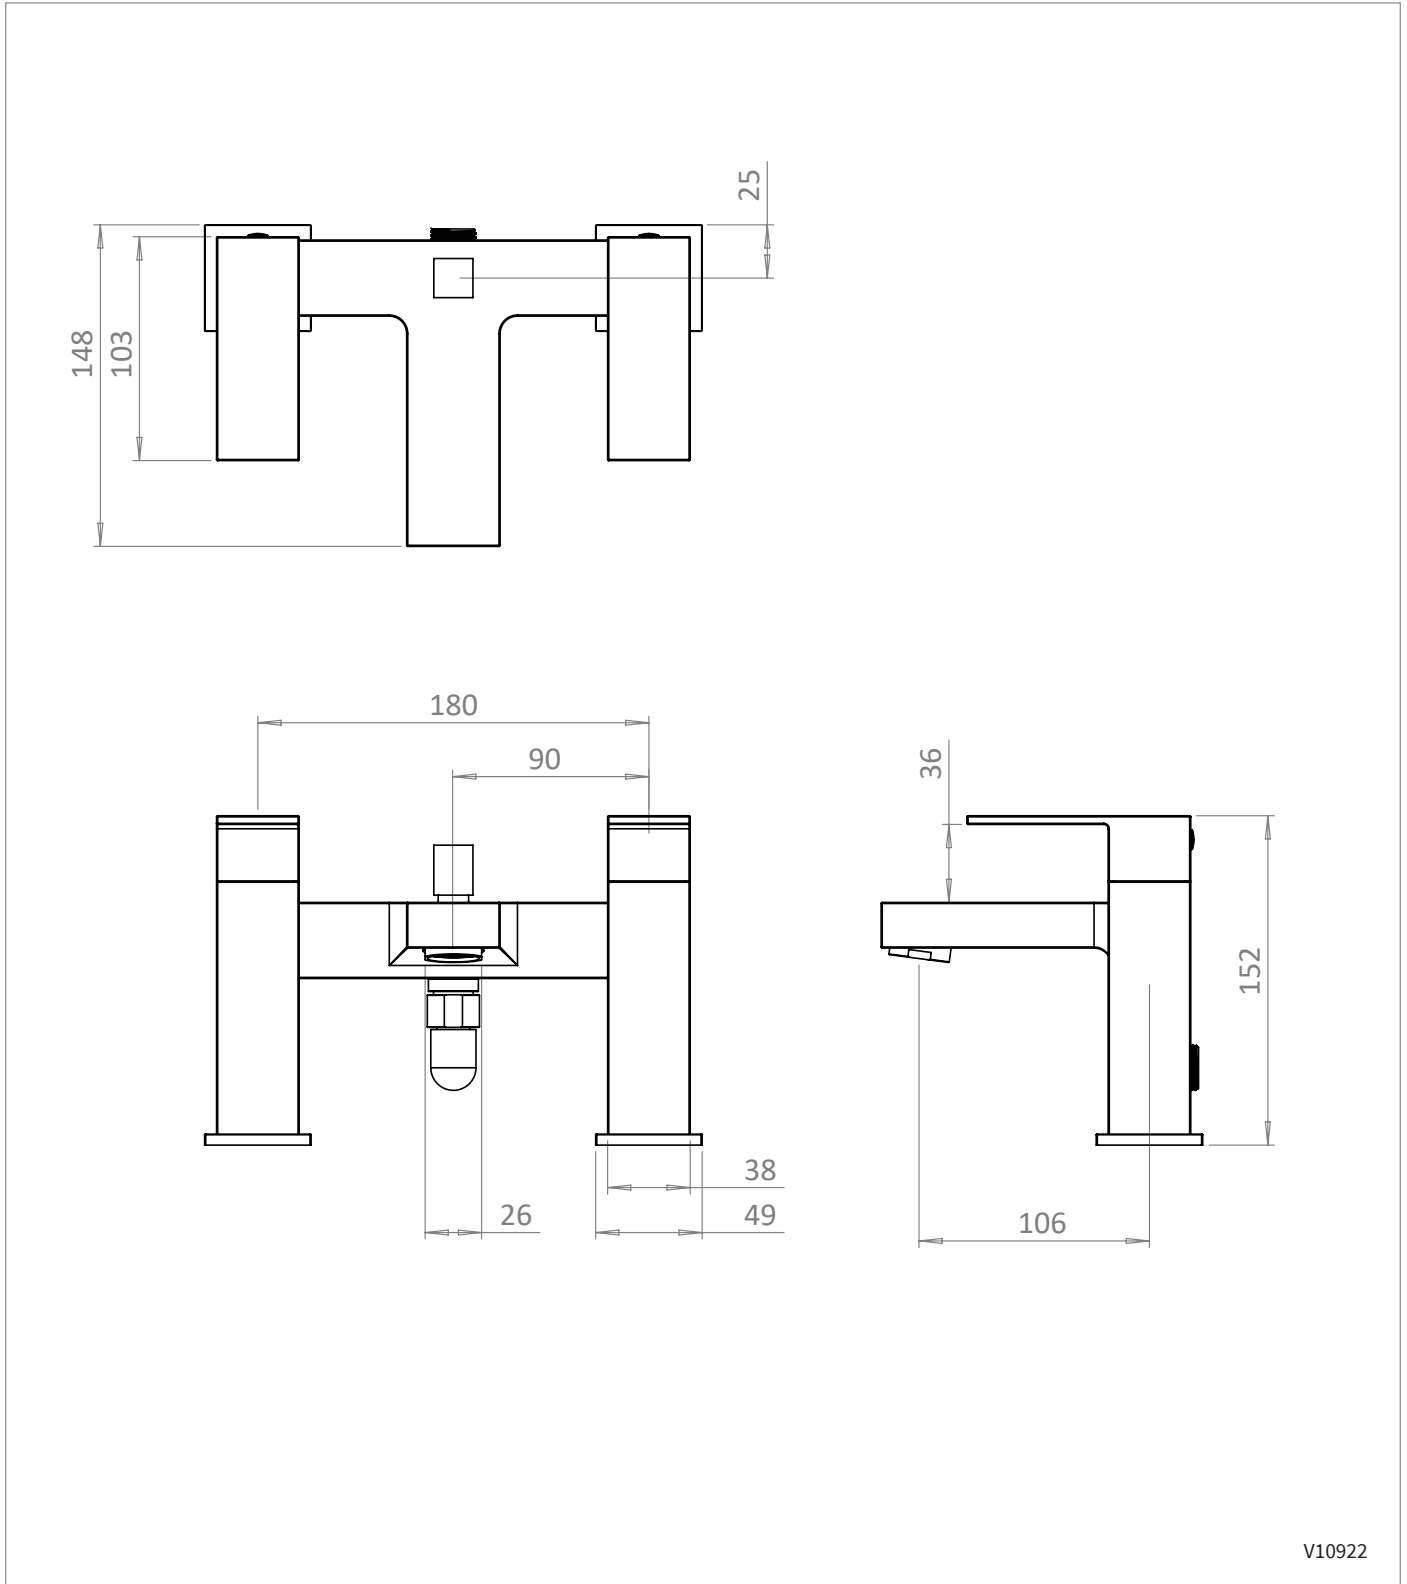

FINISH APPLICATION Electroplating

INSTALLATION TYPE Deck Mounted

STANDARDS EN 200:2008

HEADWORK 3/4" Quarter Turn  
Ceramic Cartridge

INLET CONNECTIONS THREAD G3/4"

FLOW REGULATOR M24x1 Screw Housing

TAP HOLES 1

## TECHNICAL DIMENSIONS

Dimensions in mm unless otherwise specified.

Tolerances (per material type) apply.

## TECHNICAL DIMENSIONS

Dimensions in mm unless otherwise specified.

Tolerances (per material type) apply.

V10922