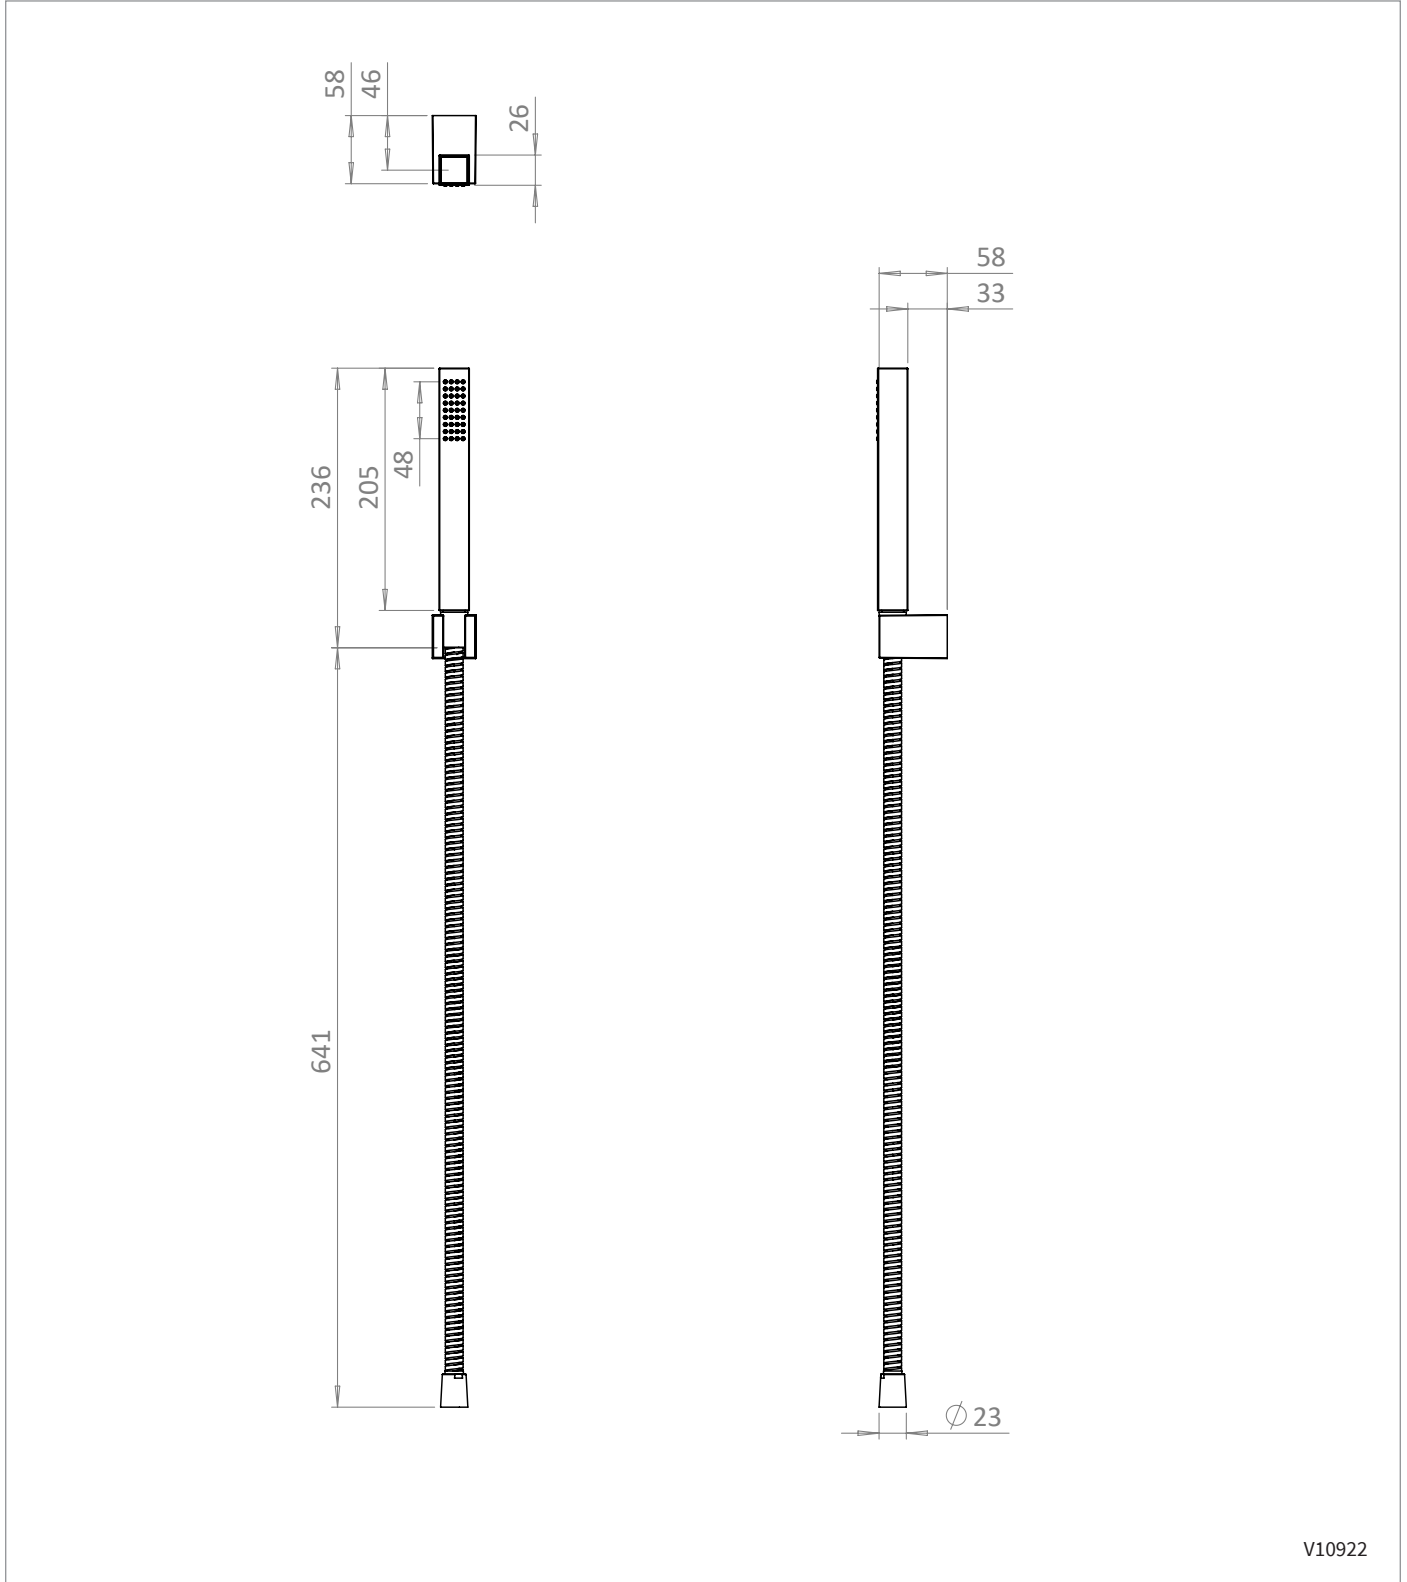

MID 0.5 19.3

1 27.9

2 39.6

HIGH 3 48.6

4 56.3

5 63

COLOUR Chrome

MATERIAL Brass

FINISH APPLICATION Electroplating

INSTALLATION TYPE Deck Mounted

STANDARDS EN 200:2008

HEADWORK 3/4" Quarter Turn  
Ceramic Cartridge

INLET CONNECTIONS THREAD G3/4"

FLOW REGULATOR M24x1 Screw Housing

TAP HOLES 1

## TECHNICAL DIMENSIONS

Dimensions in mm unless otherwise specified.

Tolerances (per material type) apply.

## TECHNICAL DIMENSIONS

Dimensions in mm unless otherwise specified.

Tolerances (per material type) apply.

V10922