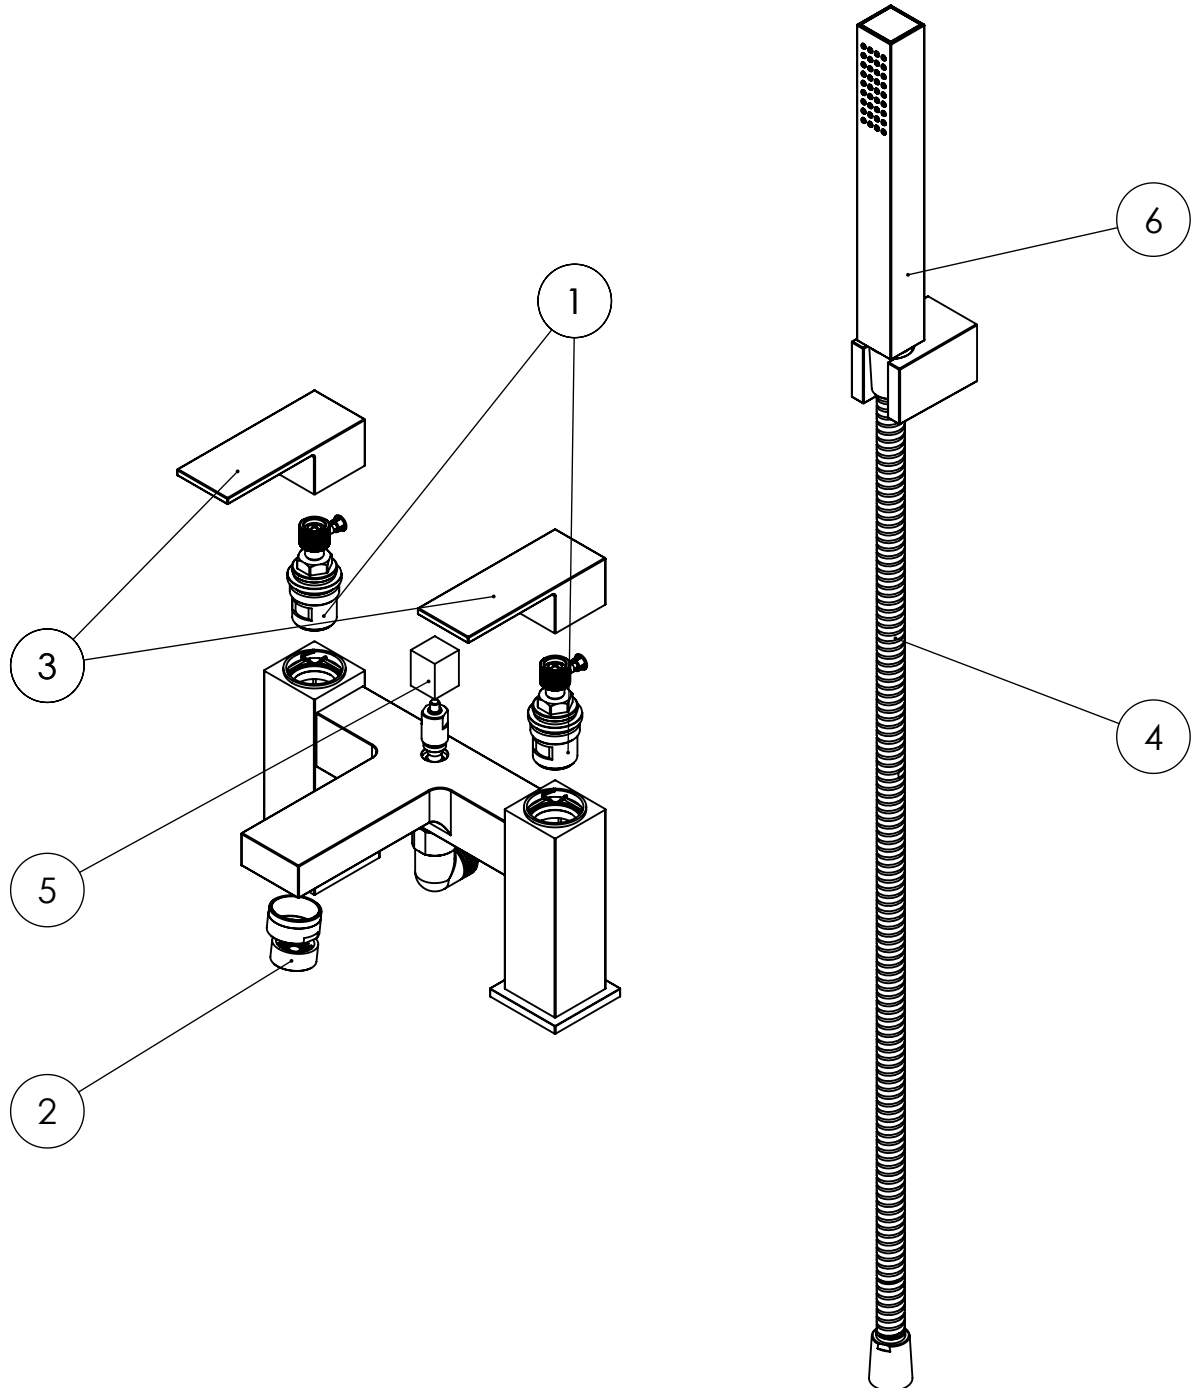

## TECHNICAL DIMENSIONS

Dimensions in mm unless otherwise specified.

Tolerances (per material type) apply.

V10922

## SPARES DIAGRAM

Only the parts labelled are available as spares.

V10922

## SPARES DIAGRAM

NUMBER	PART CODE	DESCRIPTION
1	A031210500	VR322 & 422 Cartridge
2	A031211200	VR322/422DC AERATOR
	A031211201	VR322/422DM AERATOR
	A031211202	VR322/422DF AERATOR
	A031211203	VR322/422DV AERATOR
3	A031210400	VR322 & 422DC Lever
	A031210401	VR322 & 422DM Lever
	A031210402	VR322 & 422DF Lever
	A031210403	VR322 & 422DV Lever
4	A031211500	VR422DC Hose
	A031211501	VR422DM Hose
	A031211502	VR422DF Hose
	A031211503	VR422DV Hose
5	A031211000	VR422DC Diverter
	A031211001	VR422DM Diverter
	A031211002	VR422DF Diverter
	A031211003	VR422DV Diverter
6	A031211300	VR422DC Handset
	A031211301	VR422DM Handset
	A031211302	VR422DF Handset
	A031211303	VR422DV Handset