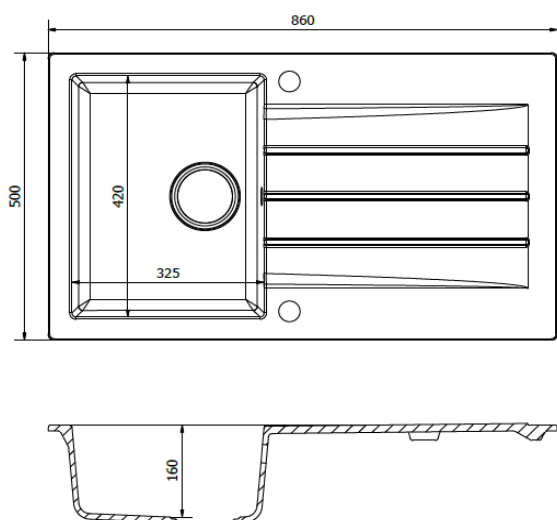

Technical Specification Sheet

VALENCE 10

Single bowl granite sink with drainer

Specification

Material	Regi-Granite
Finish	Matte / Metal
Colours	Black Silvery / Grey Silvery / Caffe Silvery
No. of bowls	1
Fitting Method	Inset Only
Handing Options	Reversible
Cabinet Size (mm)	450
Overall Length (mm)	860
Overall Width (mm)	500
Main Bowl Length (mm)	325
Main Bowl Width (mm)	420
Main Bowl Depth (mm)	160
Second Bowl Length (mm)	N/A
Second Bowl Width (mm)	N/A
Second Bowl Depth (mm)	N/A
Tap Hole Size (mm)	35 (Pre-drilled under sink)
Tap Hole Instructions	Knock through from top down with centre pin punch
Waste Kit Included (Yes/No)	Yes
Clips & Seals Included (Yes/No)	Yes
Waste Size (mm)	90
Waste Kit Code	Harlem 10 Waste
Clips & Seals Code	N/A
Overflow Location	In main bowl
Cut Out Length (mm)	840
Cut Out Width (mm)	480
Product Weight (kg)	15.5
Packed Weight (kg)	19
Packed Dimensions (mm)	945x575x240
EAN number	BS - 658556022832 CS - 658556022849 GS - 658556022856