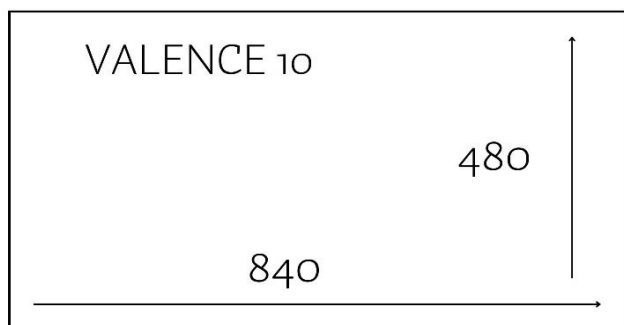

Technical Specification Sheet

VALENCE 10

Single bowl granite sink with drainer

Specification

Material	Regi-Granite
Finish	Matte / Metal
Colours	Black Silvery / Grey Silvery / Caffe Silvery
No. of bowls	1
Fitting Method	Inset Only
Handing Options	Reversible
Cabinet Size (mm)	450
Overall Length (mm)	860
Overall Width (mm)	500
Main Bowl Length (mm)	325
Main Bowl Width (mm)	420
Main Bowl Depth (mm)	160
Second Bowl Length (mm)	N/A
Second Bowl Width (mm)	N/A
Second Bowl Depth (mm)	N/A
Tap Hole Size (mm)	35 (Pre-drilled under sink)
Tap Hole Instructions	Knock through from top down with centre pin punch
Waste Kit Included (Yes/No)	Yes
Clips & Seals Included (Yes/No)	Yes
Waste Size (mm)	90
Waste Kit Code	Harlem 10 Waste
Clips & Seals Code	N/A
Overflow Location	In main bowl
Cut Out Length (mm)	840
Cut Out Width (mm)	480
Product Weight (kg)	15.5
Packed Weight (kg)	19
Packed Dimensions (mm)	945x575x240
EAN number	BS - 658556022832 CS - 658556022849 GS - 658556022856