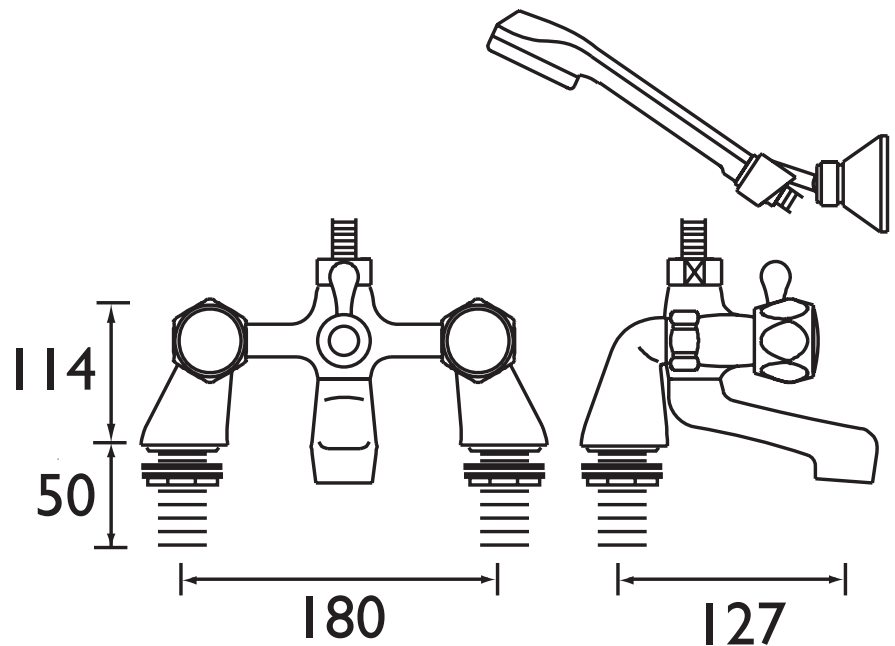

VAC PBSM C MT

VALUE Tap Range Club Pillar Bath Shower Mixer with Metal Heads Chrome

Features:

- Metal back nuts for added durability
- Metal handles
- Includes 1.5m hose, handset and wall bracket

Product Certifications:

WRAS Cert. Number: 1805001
WRAS Expiry Date: 31/05/2023

For more products, visit our website:
<http://www.bristan.com>

Specification

Product Type:	Bathroom Taps
Main Construction Material:	Brass
Mount Type:	Deck Mounted
Handle Type:	Round
Connection Inlet:	3/4" BSP
Connection Outlet:	Aerator
Number of Tap Holes:	2
Valve/Cartridge Type:	1/2" Compression Valves
Plumbing System Requirements:	All - Ideally balanced
Working Pressure Range:	Min 0.2 bar, Max 7.0 bar
Maximum Hot Water Temperature: °C	65
Maximum Static Pressure: (bar)	10
Flow Type:	Single Flow
Isolation Included:	No

Dimensions (measurements in mm)

1500mm HOSE, HANDSET &
WALL BRACKET

Flow Rates (l/min)

System Pressure (bar)	0.2	0.5	1	2	3	5
VAC PBSM C MT	17.3	27.2	38.5	54.5	66.7	86.2

TECHNICAL
DATA
SHEET

BRISTAN
TAPS & SHOWERS D9