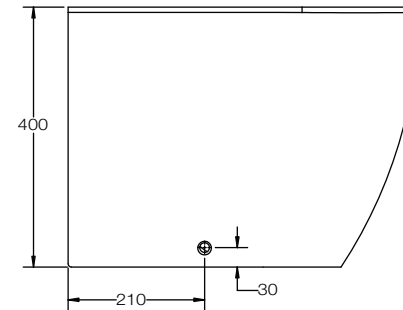

TECHNICAL DRAWING

PRODUCT DETAILS

Finishes	Pan	Gloss white, Matt white, Matt black
Dimensions	Height	400 mm
	Width	360 mm
	Depth	540 mm
Material	Glazed ceramic	
Flush pipe connection	Ø 55 mm	
Waste connection	Ø 100 mm	
Weight	29 kg	
Warranty	10 years	
Codes	Gloss white	TDA-211-WH
	Matt white	TDA-211-MW
	Matt black	TDA-211-MN

See separate datasheets for information on concealed cisterns

tissino

Lyncastle Road, Appleton Thorn, Warrington WA4 4SN

info@tissino.co.uk

+44 (0) 345 582 8000

tissino.co.uk

YOUR BATHROOM
MADE BEAUTIFUL