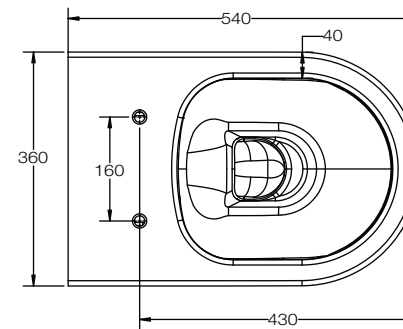

TECHNICAL DRAWING

PRODUCT DETAILS

Finishes	Pan	Gloss white, Matt white, Matt black
Dimensions	Height	400 mm
	Width	360 mm
	Depth	540 mm
Material	Glazed ceramic	
Flush pipe connection	Ø 55 mm	
Waste connection	Ø 100 mm	
Weight	29 kg	
Warranty	10 years	
Codes	Gloss white	TDA-211-WH
	Matt white	TDA-211-MW
	Matt black	TDA-211-MN

See separate datasheets for information on concealed cisterns

tissino

Lyncastle Road, Appleton Thorn, Warrington WA4 4SN

info@tissino.co.uk

+44 (0) 345 582 8000

tissino.co.uk

YOUR BATHROOM
MADE BEAUTIFUL