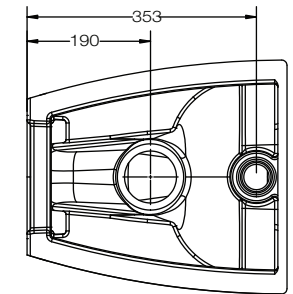

TECHNICAL DRAWING

PRODUCT DETAILS

Finishes	Pan	Gloss white, Matt white, Matt black
Dimensions	Height	400 mm
	Width	360 mm
	Depth	540 mm
Material	Glazed ceramic	
Flush pipe connection	Ø 55 mm	
Waste connection	Ø 100 mm	
Weight	29 kg	
Warranty	10 years	
Codes	Gloss white	TDA-211-WH
	Matt white	TDA-211-MW
	Matt black	TDA-211-MN

See separate datasheets for information on concealed cisterns

tissino

Lyncastle Road, Appleton Thorn, Warrington WA4 4SN

info@tissino.co.uk

+44 (0) 345 582 8000

tissino.co.uk

YOUR BATHROOM
MADE BEAUTIFUL