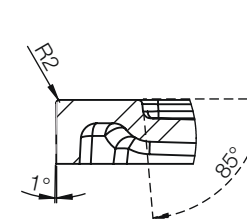

PRODUCT DATASHEET

Fiorti shower tray – 760 mm width

tissino

Designed to Inspire
Made to Experience

TECHNICAL DRAWING

DETAIL C
SCALE 1 : 3

DETAIL D
SCALE 1 : 5

SECTION A-A

An anti-slip surface shower tray available in a range of sizes.

Texture

PRODUCT DETAILS

Finishes	Chequer-plate anti-slip pattern			
Material	Stone resin			
Waste connection	Ø90 mm cut-out			
Colour	White			
Warranty	10 years			
All trays 700 mm wide				
Length (L)	Code	Dimension A (mm)	Thickness (mm)	Weight (kg)
1700	TFO-440	500	40	45