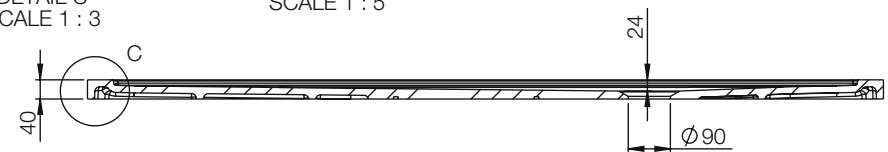

PRODUCT DATASHEET

Fiorti shower tray – 760 mm width

tissino

Designed to Inspire
Made to Experience

TECHNICAL DRAWING

DETAIL C
SCALE 1 : 3

DETAIL D
SCALE 1 : 5

SECTION A-A

An anti-slip surface shower tray available in a range of sizes.

Texture

PRODUCT DETAILS

Finishes	Chequer-plate anti-slip pattern			
Material	Stone resin			
Waste connection	Ø90 mm cut-out			
Colour	White			
Warranty	10 years			
All trays 700 mm wide				
Length (L)	Code	Dimension A (mm)	Thickness (mm)	Weight (kg)
1700	TFO-440	500	40	45