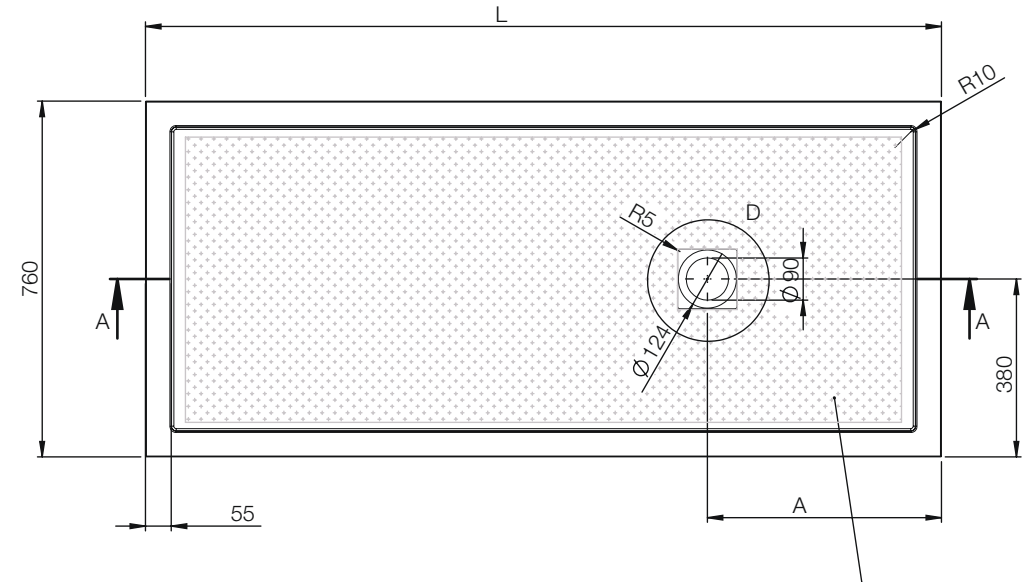

PRODUCT DATASHEET

Fiorti shower tray – 760 mm width

tissino

Designed to Inspire
Made to Experience

TECHNICAL DRAWING

DETAIL C
SCALE 1 : 3

DETAIL D
SCALE 1 : 5

SECTION A-A

An anti-slip surface shower tray available in a range of sizes.

Texture

PRODUCT DETAILS

Finishes	Chequer-plate anti-slip pattern			
Material	Stone resin			
Waste connection	Ø90 mm cut-out			
Colour	White			
Warranty	10 years			
All trays 700 mm wide				
Length (L)	Code	Dimension A (mm)	Thickness (mm)	Weight (kg)
1700	TFO-440	500	40	45