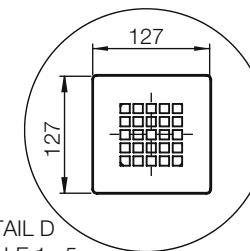

PRODUCT DATASHEET

Fiorti shower tray – 760 mm width

tissino

Designed to Inspire
Made to Experience

TECHNICAL DRAWING

DETAIL C
SCALE 1 : 3

DETAIL D
SCALE 1 : 5

SECTION A-A

An anti-slip surface shower tray available in a range of sizes.

Texture

PRODUCT DETAILS

Finishes	Chequer-plate anti-slip pattern			
Material	Stone resin			
Waste connection	Ø90 mm cut-out			
Colour	White			
Warranty	10 years			
All trays 700 mm wide				
Length (L)	Code	Dimension A (mm)	Thickness (mm)	Weight (kg)
1700	TFO-440	500	40	45