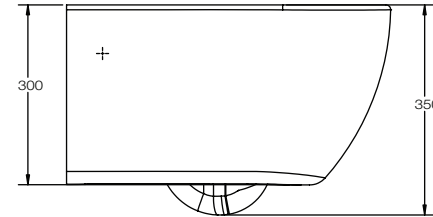

PRODUCT DATASHEET

Davoli Wall-hung pan

tissino

Designed to Inspire
Made to Experience

A contemporary and versatile wall-hung toilet set, available in a range of colours.

TECHNICAL DRAWING

PRODUCT DETAILS

Finishes	Pan	Gloss white, Matt white, Matt black
Dimensions	Height	350 mm
	Width	360 mm
	Depth	540 mm
Material	Glazed ceramic	
Waste connection	Ø100 mm	
Flush pipe connection	Ø55 mm	
Wall fixings	180 mm centres	
Weight	26 kg	
Warranty	10 years	
Codes	Gloss white	TDA-207-WH
	Matt white	TDA-207-MW
	Matt black	TDA-207-MN