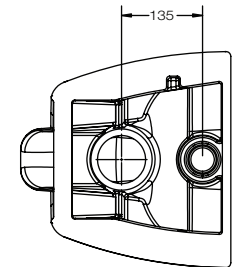

PRODUCT DATASHEET

Davoli Wall-hung pan

tissino

Designed to Inspire
Made to Experience

A contemporary and versatile wall-hung toilet set, available in a range of colours.

TECHNICAL DRAWING

PRODUCT DETAILS

Finishes	Pan	Gloss white, Matt white, Matt black
Dimensions	Height	350 mm
	Width	360 mm
	Depth	540 mm
Material	Glazed ceramic	
Waste connection	Ø100 mm	
Flush pipe connection	Ø55 mm	
Wall fixings	180 mm centres	
Weight	26 kg	
Warranty	10 years	
Codes	Gloss white	TDA-207-WH
	Matt white	TDA-207-MW
	Matt black	TDA-207-MN