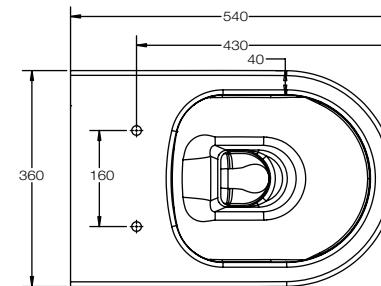

PRODUCT DATASHEET

Davoli Wall-hung pan

tissino

Designed to Inspire
Made to Experience

A contemporary and versatile wall-hung toilet set, available in a range of colours.

TECHNICAL DRAWING

PRODUCT DETAILS

Finishes	Pan	Gloss white, Matt white, Matt black
Dimensions	Height	350 mm
	Width	360 mm
	Depth	540 mm
Material	Glazed ceramic	
Waste connection	Ø100 mm	
Flush pipe connection	Ø55 mm	
Wall fixings	180 mm centres	
Weight	26 kg	
Warranty	10 years	
Codes	Gloss white	TDA-207-WH
	Matt white	TDA-207-MW
	Matt black	TDA-207-MN