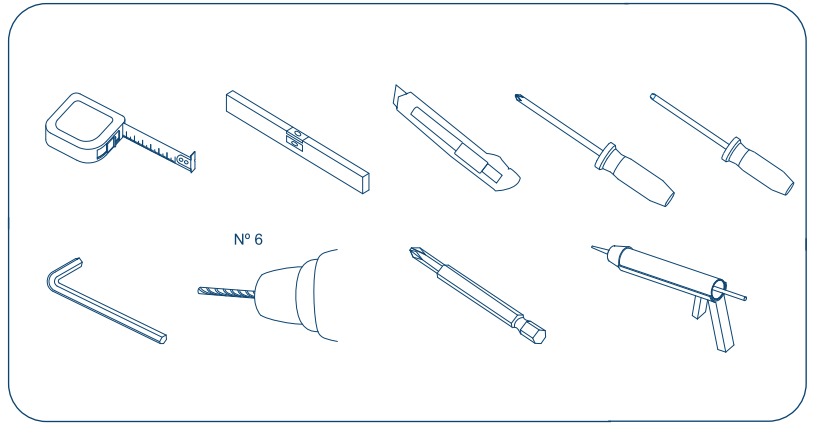

081652002

FUM: 03/01/2023