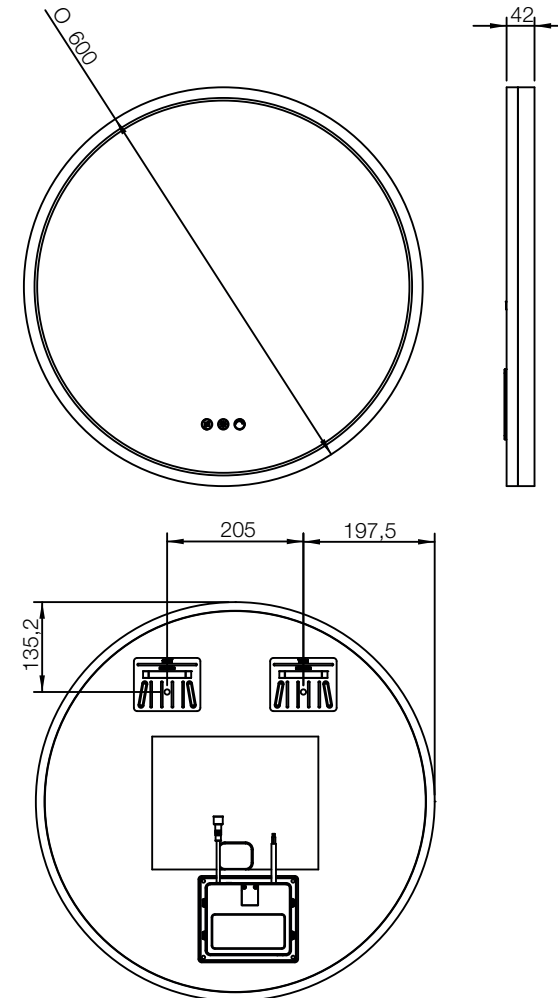

### TECHNICAL DRAWING

### PRODUCT DETAILS

<b>Finishes</b>	Mirrored glass, illuminated frame	
<b>Lighting</b>	Type	LED glow strip behind frame
	Colour temperature rating	4000K – 6000K Variable
<b>Switch type</b>	Touch-switch; dimmable	
<b>Dimensions</b>	Diameter	600 mm
	Depth	42 mm
<b>Electrical connection</b>	1 m cable; center at rear	
<b>Voltage</b>	220 ~240 V AC; 50/60 Hz	
<b>LED Power</b>	21 W	
<b>De-mister power</b>	12 W	
<b>IP rating</b>	IP44	
<b>Weight</b>	5.5 kg	
<b>Warranty</b>	2 years	
<b>Code</b>	TVA-260	