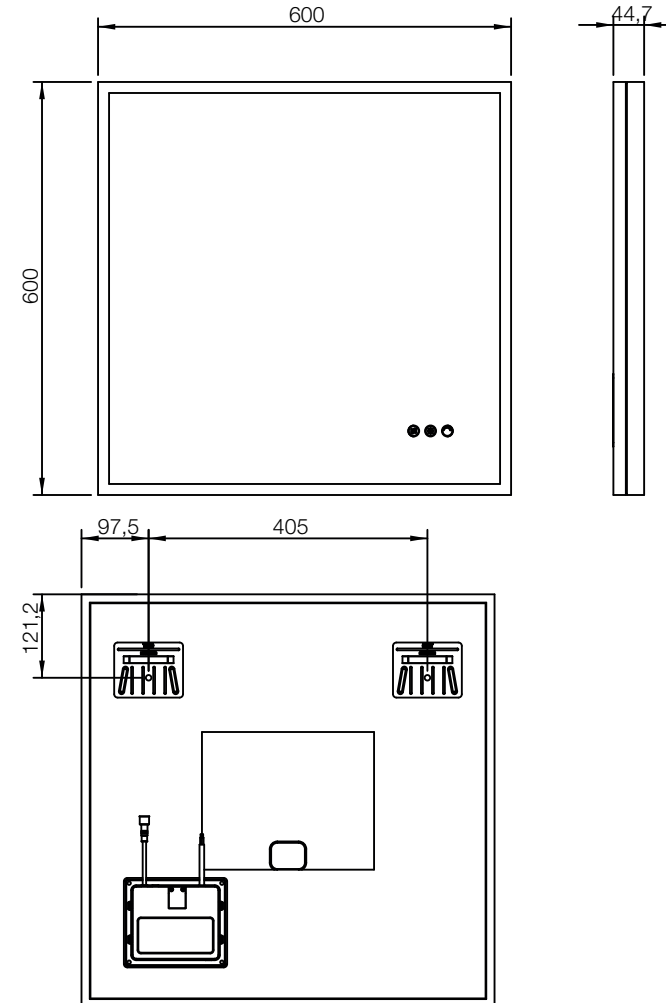

PRODUCT DATASHEET

Valenza front lit mirror

tissino

Designed to Inspire
Made to Experience

A front-lit mirror with variable lighting effects and de-mister.

TECHNICAL DRAWING

PRODUCT DETAILS

Finishes	Mirrored glass, illuminated frame	
Lighting	Type	LED glow strip behind frame
	Colour temperature rating	4000K – 6000K Variable
Switch type	Touch-switch; dimmable	
Dimensions	Height	600 mm
	Width	600 mm
	Depth	42 mm
Electrical connection	1 m cable; lower left at rear	
Voltage	220 ~240 V AC; 50/60 Hz	
LED Power	26 W	
De-mister power	12 W	
IP rating	IP44	
Weight	5.7 kg	
Warranty	2 years	
Code	TVA-160	