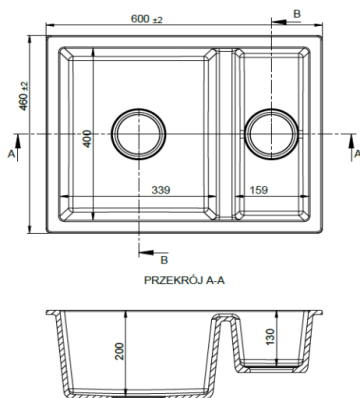

Technical Specification Sheet

TOULON

Compact 1.5 bowl sink in granite

REGINOX

Specification

Material	Regi-Granite
Finish	Matt
Colours	Black, Cream, Grey, White
No. of bowls	1.5
Fitting Method	Inset and undermount
Handing Options	Reversible
Cabinet Size (mm)	600
Overall Length (mm)	600
Overall Width (mm)	460
Main Bowl Length (mm)	339
Main Bowl Width (mm)	400
Main Bowl Depth (mm)	200
Second Bowl Length (mm)	159
Second Bowl Width (mm)	400
Second Bowl Depth (mm)	130
Tap Hole Size (mm)	35 (Pre-drilled under sink)
Tap Hole Instructions	Knock through from top down with centre pin punch
Waste Kit Included (Yes/No)	Yes
Clips & Seals Included (Yes/No)	Yes
Waste Size (mm)	90
Waste Kit Code	HARLEM/AMSTE 15WASTE
Clips & Seals Code	N/A
Overflow Location	Half Bowl acts as overflow
Cut Out Length (mm)	* Please see Diagrams*
Cut Out Width (mm)	* Please see Diagrams*
Product Weight (kg)	10
Packed Weight (kg)	13
Packed Dimensions (mm)	710x590x260
EAN number	Black (BS) - 0658556023174 Grey (GS) - 0658556023198 Cream (CS) - 0658556023181 White (PW) - 0658556023204