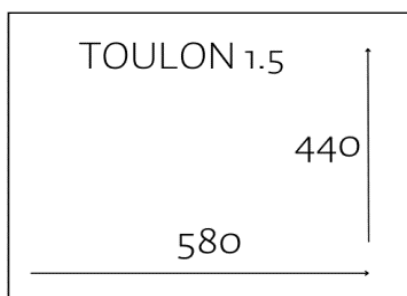

Technical Specification Sheet

TOULON

Compact 1.5 bowl sink in granite

REGINOX

Specification

Material	Regi-Granite
Finish	Matt
Colours	Black, Cream, Grey, White
No. of bowls	1.5
Fitting Method	Inset and undermount
Handing Options	Reversible
Cabinet Size (mm)	600
Overall Length (mm)	600
Overall Width (mm)	460
Main Bowl Length (mm)	339
Main Bowl Width (mm)	400
Main Bowl Depth (mm)	200
Second Bowl Length (mm)	159
Second Bowl Width (mm)	400
Second Bowl Depth (mm)	130
Tap Hole Size (mm)	35 (Pre-drilled under sink)
Tap Hole Instructions	Knock through from top down with centre pin punch
Waste Kit Included (Yes/No)	Yes
Clips & Seals Included (Yes/No)	Yes
Waste Size (mm)	90
Waste Kit Code	HARLEM/AMSTE 15WASTE
Clips & Seals Code	N/A
Overflow Location	Half Bowl acts as overflow
Cut Out Length (mm)	* Please see Diagrams*
Cut Out Width (mm)	* Please see Diagrams*
Product Weight (kg)	10
Packed Weight (kg)	13
Packed Dimensions (mm)	710x590x260
EAN number	Black (BS) - 0658556023174 Grey (GS) - 0658556023198 Cream (CS) - 0658556023181 White (PW) - 0658556023204