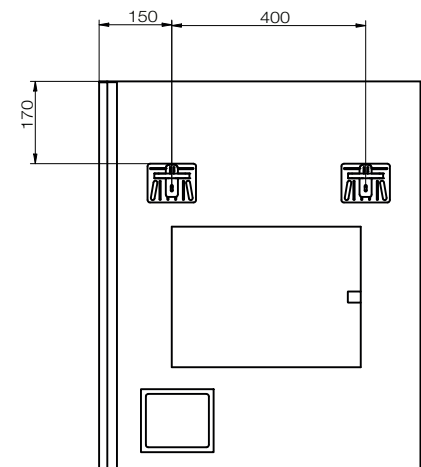

PRODUCT DATASHEET

Netro Backlit mirror

TISSINO

Designed to Inspire
Made to Experience

A front-lit mirror with touch controls and de-mister.

TECHNICAL DRAWING

PRODUCT DETAILS

Finishes	Mirrored glass	
Lighting	Type	Black effect LED strip at sides
	Colour temperature rating	4000K Neutral white
Switch type	Touch-switch	
Dimensions	Height	800 mm
	Width	700 mm
	Depth	26 mm
Electrical connection	1 m cable; lower left at rear	
Voltage	220 ~240 V AC; 50/60 Hz	
LED Power	20 W	
De-mister power	22 W	
IP rating	IP44	
Weight	6 kg	
Warranty	2 years	
Code	TNR-170	