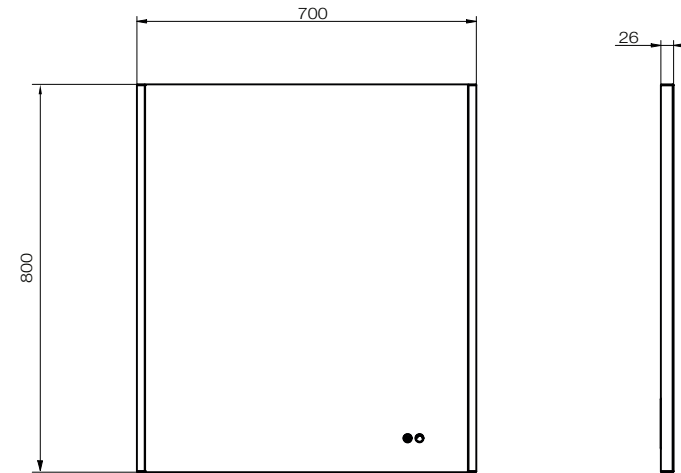

PRODUCT DATASHEET

Netro Backlit mirror

TISSINO

Designed to Inspire
Made to Experience

A front-lit mirror with touch controls and de-mister.

TECHNICAL DRAWING

PRODUCT DETAILS

Finishes	Mirrored glass	
Lighting	Type	Black effect LED strip at sides
	Colour temperature rating	4000K Neutral white
Switch type	Touch-switch	
Dimensions	Height	800 mm
	Width	700 mm
	Depth	26 mm
Electrical connection	1 m cable; lower left at rear	
Voltage	220 ~240 V AC; 50/60 Hz	
LED Power	20 W	
De-mister power	22 W	
IP rating	IP44	
Weight	6 kg	
Warranty	2 years	
Code	TNR-170	