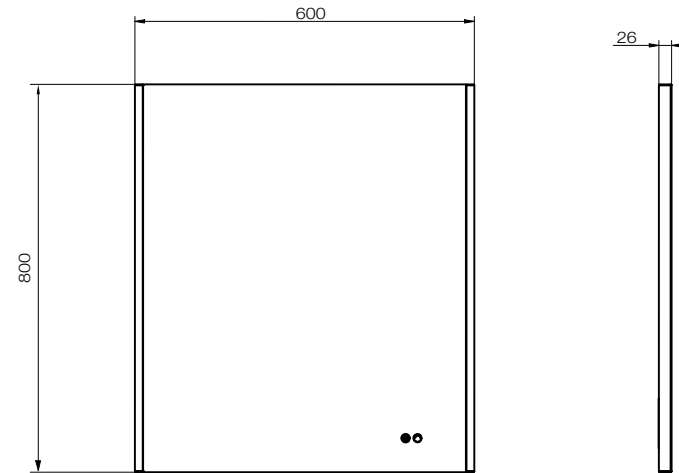

PRODUCT DATASHEET

Netro Backlit mirror

TISSINO

Designed to Inspire
Made to Experience

A front-lit mirror with touch controls and de-mister.

TECHNICAL DRAWING

PRODUCT DETAILS

Finishes	Mirrored glass	
Lighting	Type	Black effect LED strip at sides
	Colour temperature rating	4000K Neutral white
Switch type	Touch-switch	
Dimensions	Height	800 mm
	Width	600 mm
	Depth	26 mm
Electrical connection	1 m cable; lower left at rear	
Voltage	220 ~240 V AC; 50/60 Hz	
LED Power	20 W	
De-mister power	22 W	
IP rating	IP44	
Weight	5.5 kg	
Warranty	2 years	
Code	TNR-160	