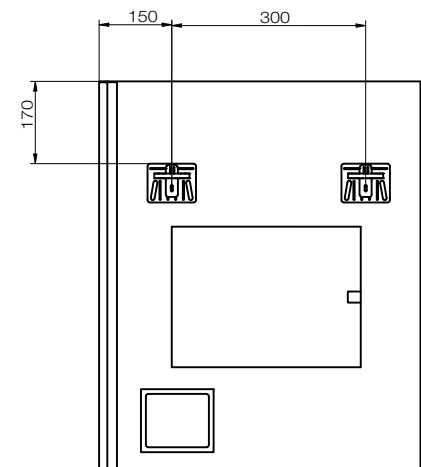

PRODUCT DATASHEET

Netro Backlit mirror

TISSINO

Designed to Inspire
Made to Experience

A front-lit mirror with touch controls and de-mister.

TECHNICAL DRAWING

PRODUCT DETAILS

Finishes	Mirrored glass	
Lighting	Type	Black effect LED strip at sides
	Colour temperature rating	4000K Neutral white
Switch type	Touch-switch	
Dimensions	Height	800 mm
	Width	600 mm
	Depth	26 mm
Electrical connection	1 m cable; lower left at rear	
Voltage	220 ~240 V AC; 50/60 Hz	
LED Power	20 W	
De-mister power	22 W	
IP rating	IP44	
Weight	5.5 kg	
Warranty	2 years	
Code	TNR-160	