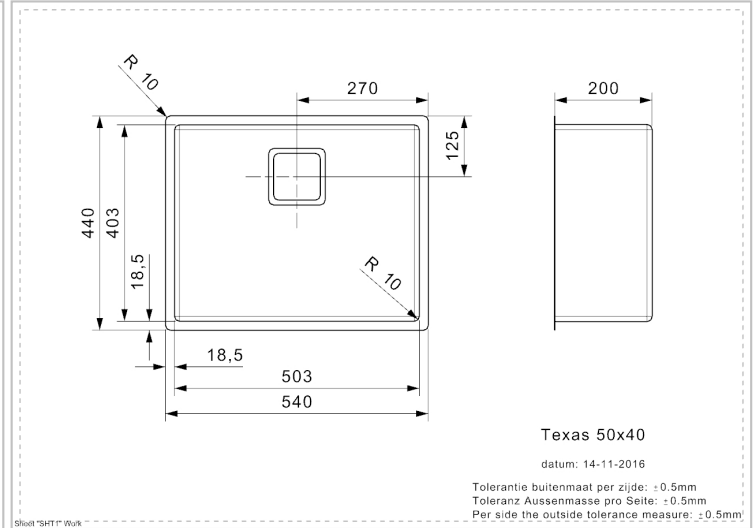

REGINOX

Texas 50x40 OKG

Additional Information

Depth	200 mm
SKU	R28032
Outlet	3.5" outlet
Cabinet size	600 mm
Type sink	Square sinks
Size sink	503 x 403 mm
Total dimension	540 x 440 mm
Installation method	Undermount, Integrated, Semi-integrated
Packaging	Box