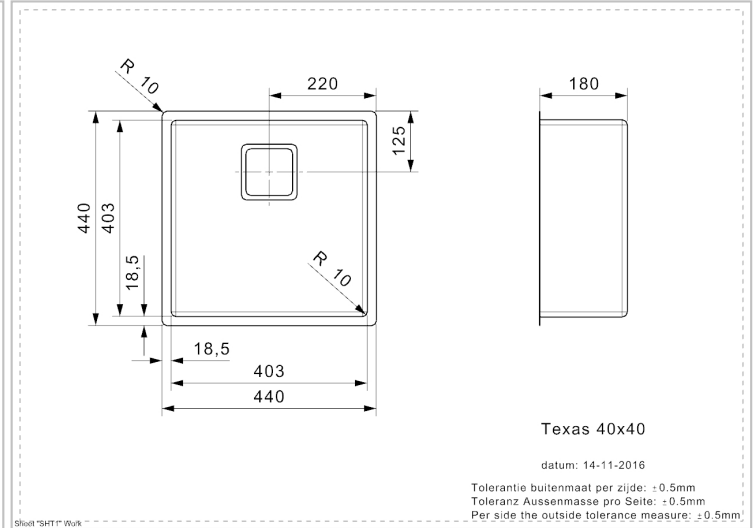

REGINOX

Texas 40x40 OKG

Additional Information

| | |
|---------------------|---|
| Depth | 180 mm |
| SKU | R28025 |
| Outlet | 3.5" outlet |
| Cabinet size | 450 mm |
| Type sink | Square sinks |
| Size sink | 403 x 403 mm |
| Total dimension | 440 x 440 mm |
| Installation method | Undermount, Integrated, Semi-integrated |
| Packaging | Box |