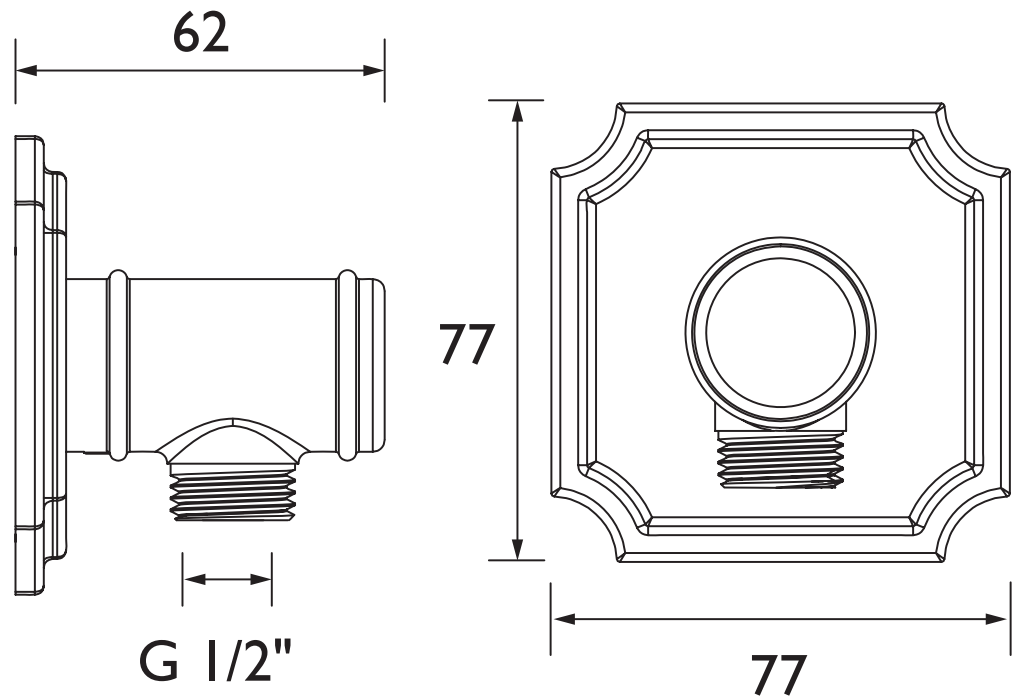

# TDARM WOSQ03 C Traditional Shower Wall Outlet with Square Bevelled Plate Chrome

Accessories

## Specification

Main Construction Material:	Brass, Zinc Alloy
Connection Inlet:	15mm Compression
Connection Outlet:	G 1/2"
Contemporary or Traditional:	Traditional
Finish Colour:	Chrome
Isolation Included:	No
Left or Right Handed:	Both

## Features:

- Unique outlet designed with Bristan's Wall Mount technology
- Chrome plated to BS EN 248:2002
- Used to connect a hose to a concealed shower valve
- Adds a subtle classical touch to your traditional bathroom

## Dimensions (measurements in mm)

For more products, visit our website:  
<http://www.bristan.com>

TECHNICAL  
DATA  
SHEET

BRISTAN

D1