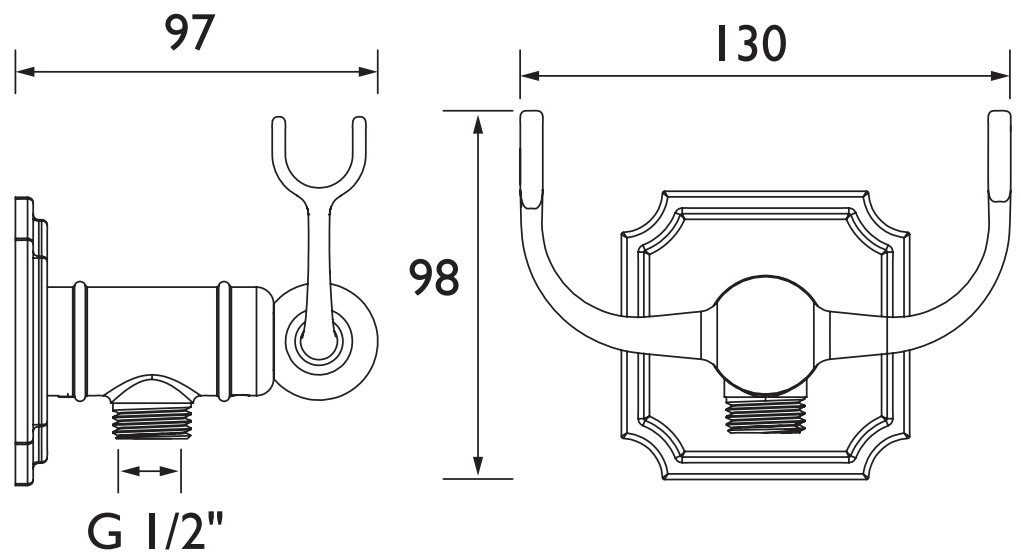

TD WOSQCD05 C

Accessories Traditional Wall Outlet Handset Cradle with Square Bevelled Plate Chrome

Specification

Main Construction Material:	Brass, Zinc
Connection Inlet:	15mm Compression
Connection Outlet:	G 1/2"
Contemporary or Traditional:	Traditional
Finish Colour:	Chrome
Isolation Included:	No
Left or Right Handed:	Both

Features:

- Unique outlet designed with Bristan's Wall Mount technology
- Chrome plated to BS EN 248:2002
- Used to connect a hose to a concealed shower valve
- Adds a subtle classical touch to your traditional bathroom
- Shower wall outlet and handset cradle in one

Dimensions (measurements in mm)

For more products, visit our website:
<http://www.bristan.com>

TECHNICAL
DATA
SHEET

BRISTAN

D1