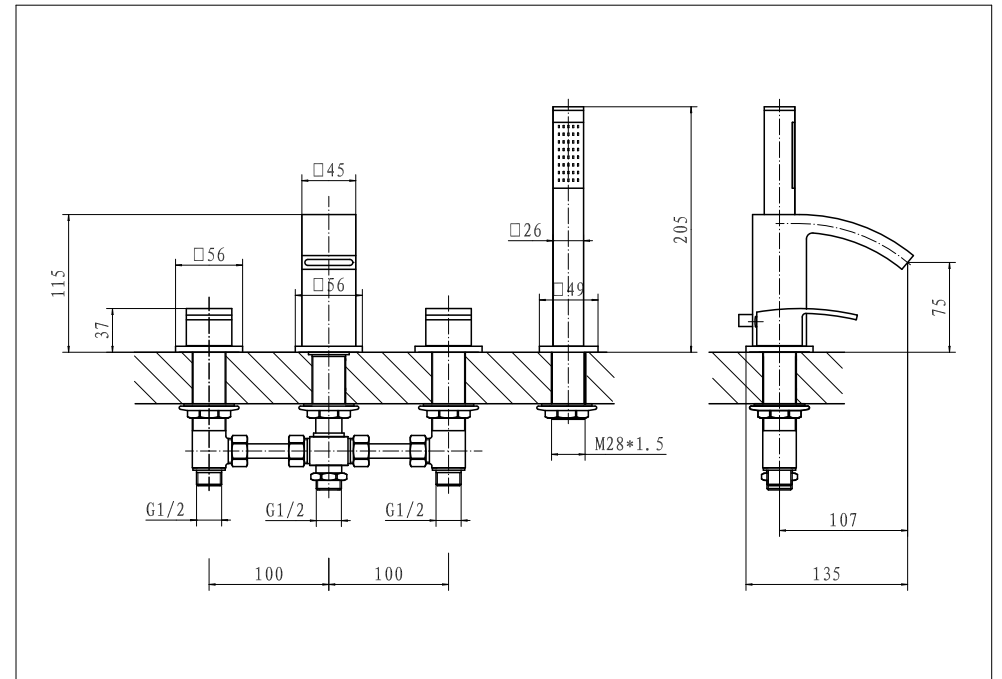

# FLAIR 4 HOLE BATH SET

Art NO: TAP006FL

## Technique drawing

## Explosion drawing