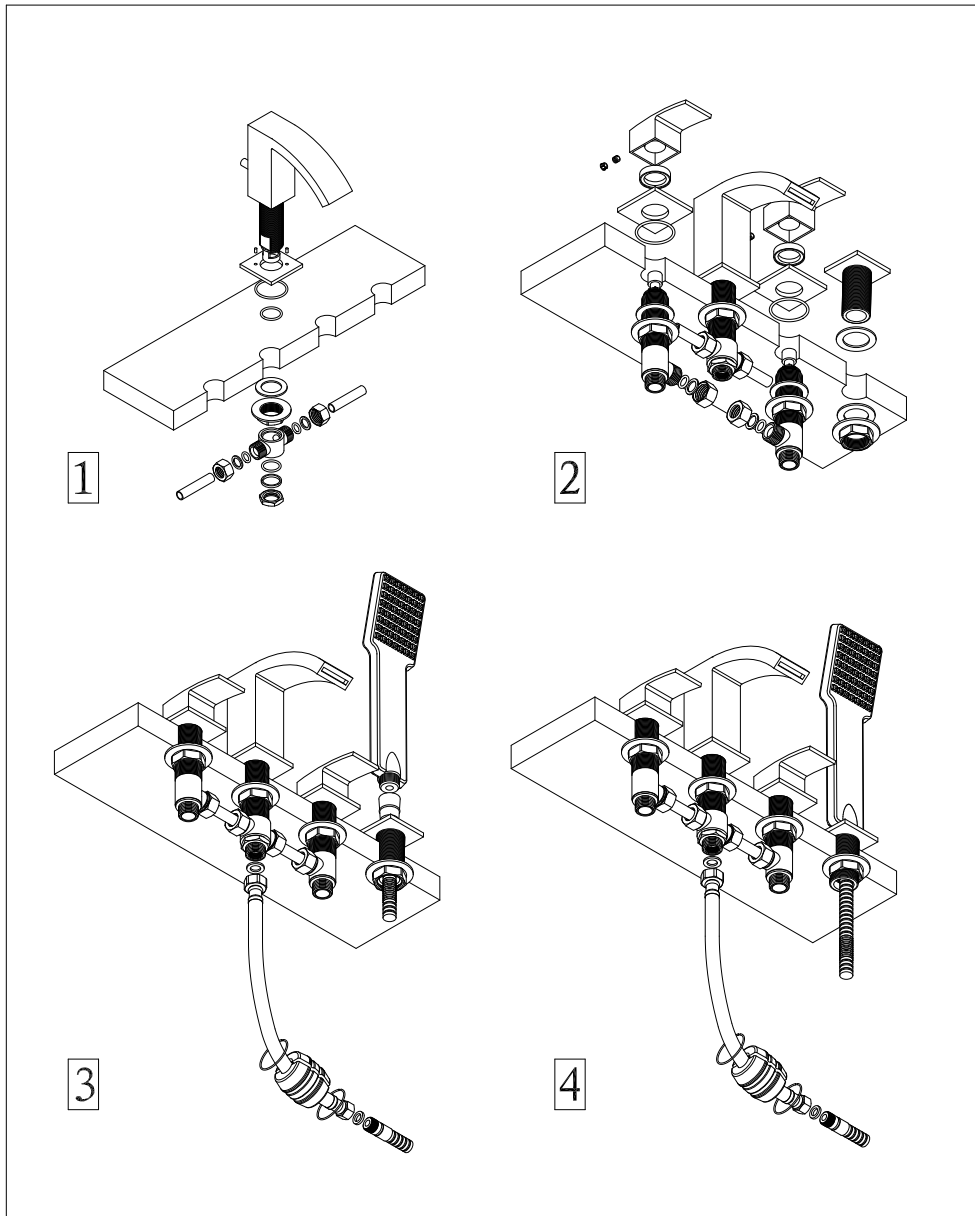

# FLAIR 4 HOLE BATH SET

Art NO: TAP006FL

## Technique drawing

## Explosion drawing