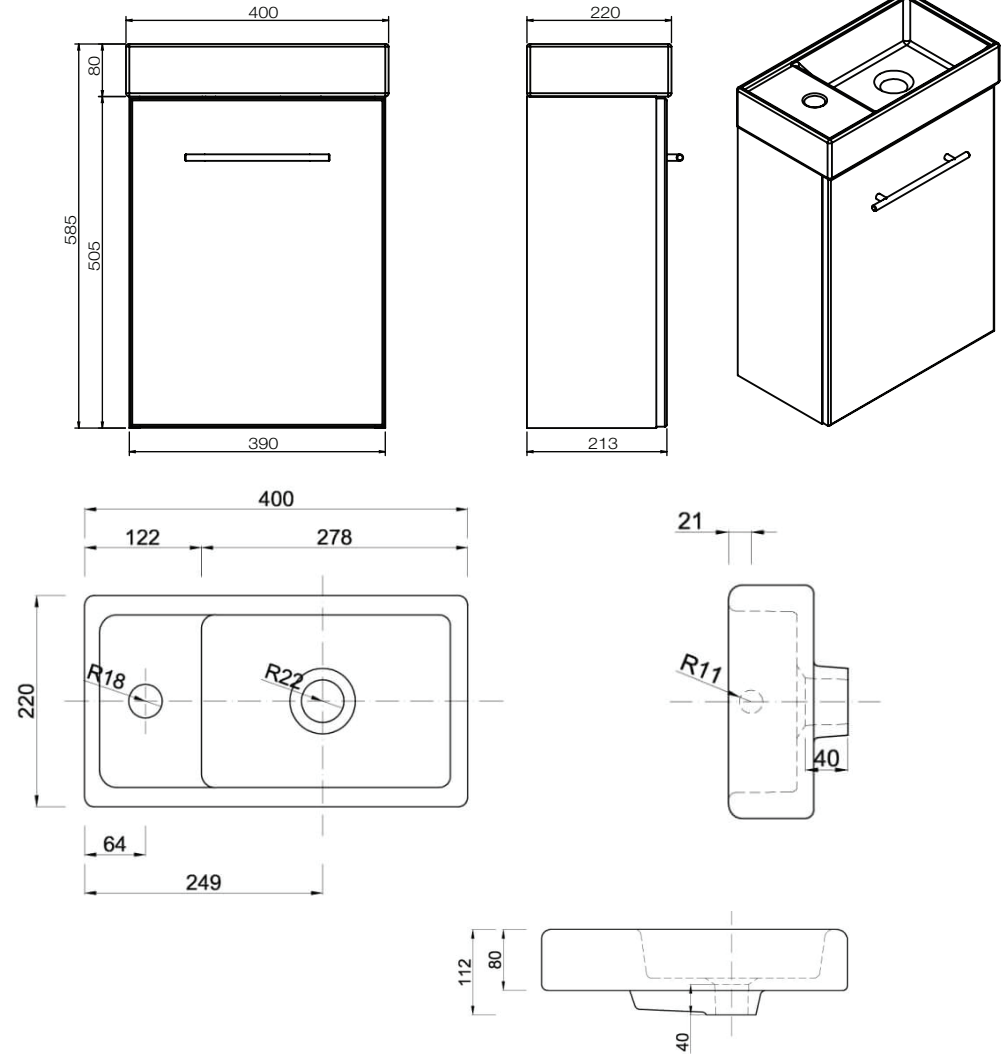

### TECHNICAL DRAWING

### PRODUCT DETAILS

<b>Finishes</b>	Cabinet	Gloss white
	Basin	Gloss white
<b>Dimensions</b>	Height	585 mm
	Width	400 mm
	Depth	220 mm
<b>Material - cabinet</b>	White lacquered MDF	
<b>Material - basin</b>	Glazed ceramic	
<b>Weight</b>	12.3 kg	
<b>Warranty</b>	10 years	
<b>Codes</b>	Cabinet and basin assembly	TAN-409-WH