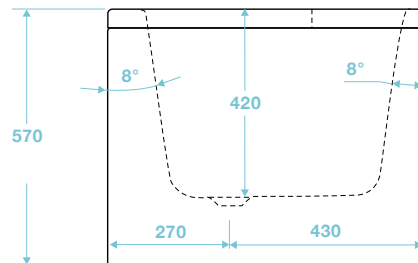

TAN-305

Angelo Single Ended Bath Right Hand 1600 x 700

Right Hand