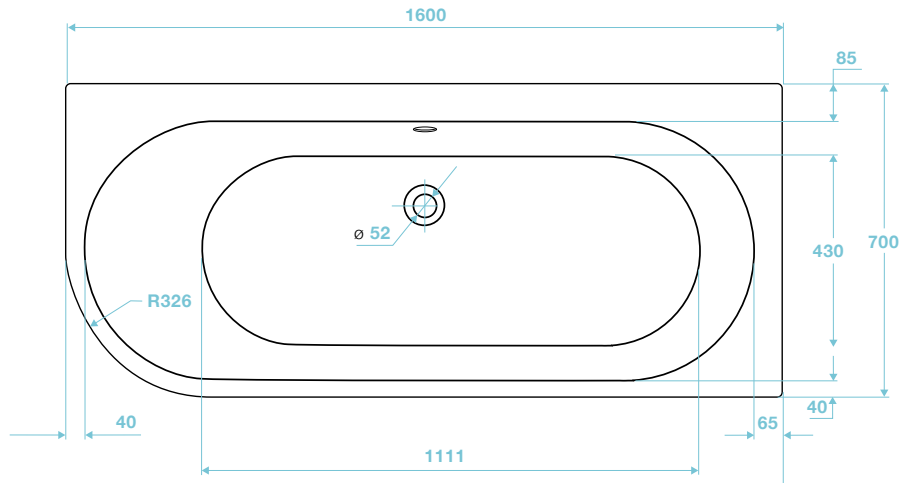

TAN-305

Angelo Single Ended Bath Right Hand 1600 x 700

Right Hand