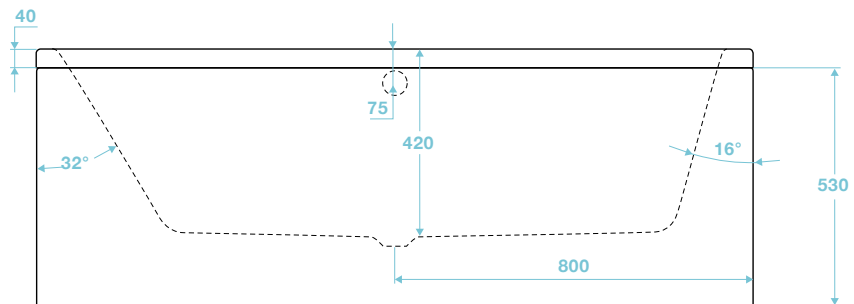

TAN-305

Angelo Single Ended Bath Right Hand 1600 x 700

Right Hand